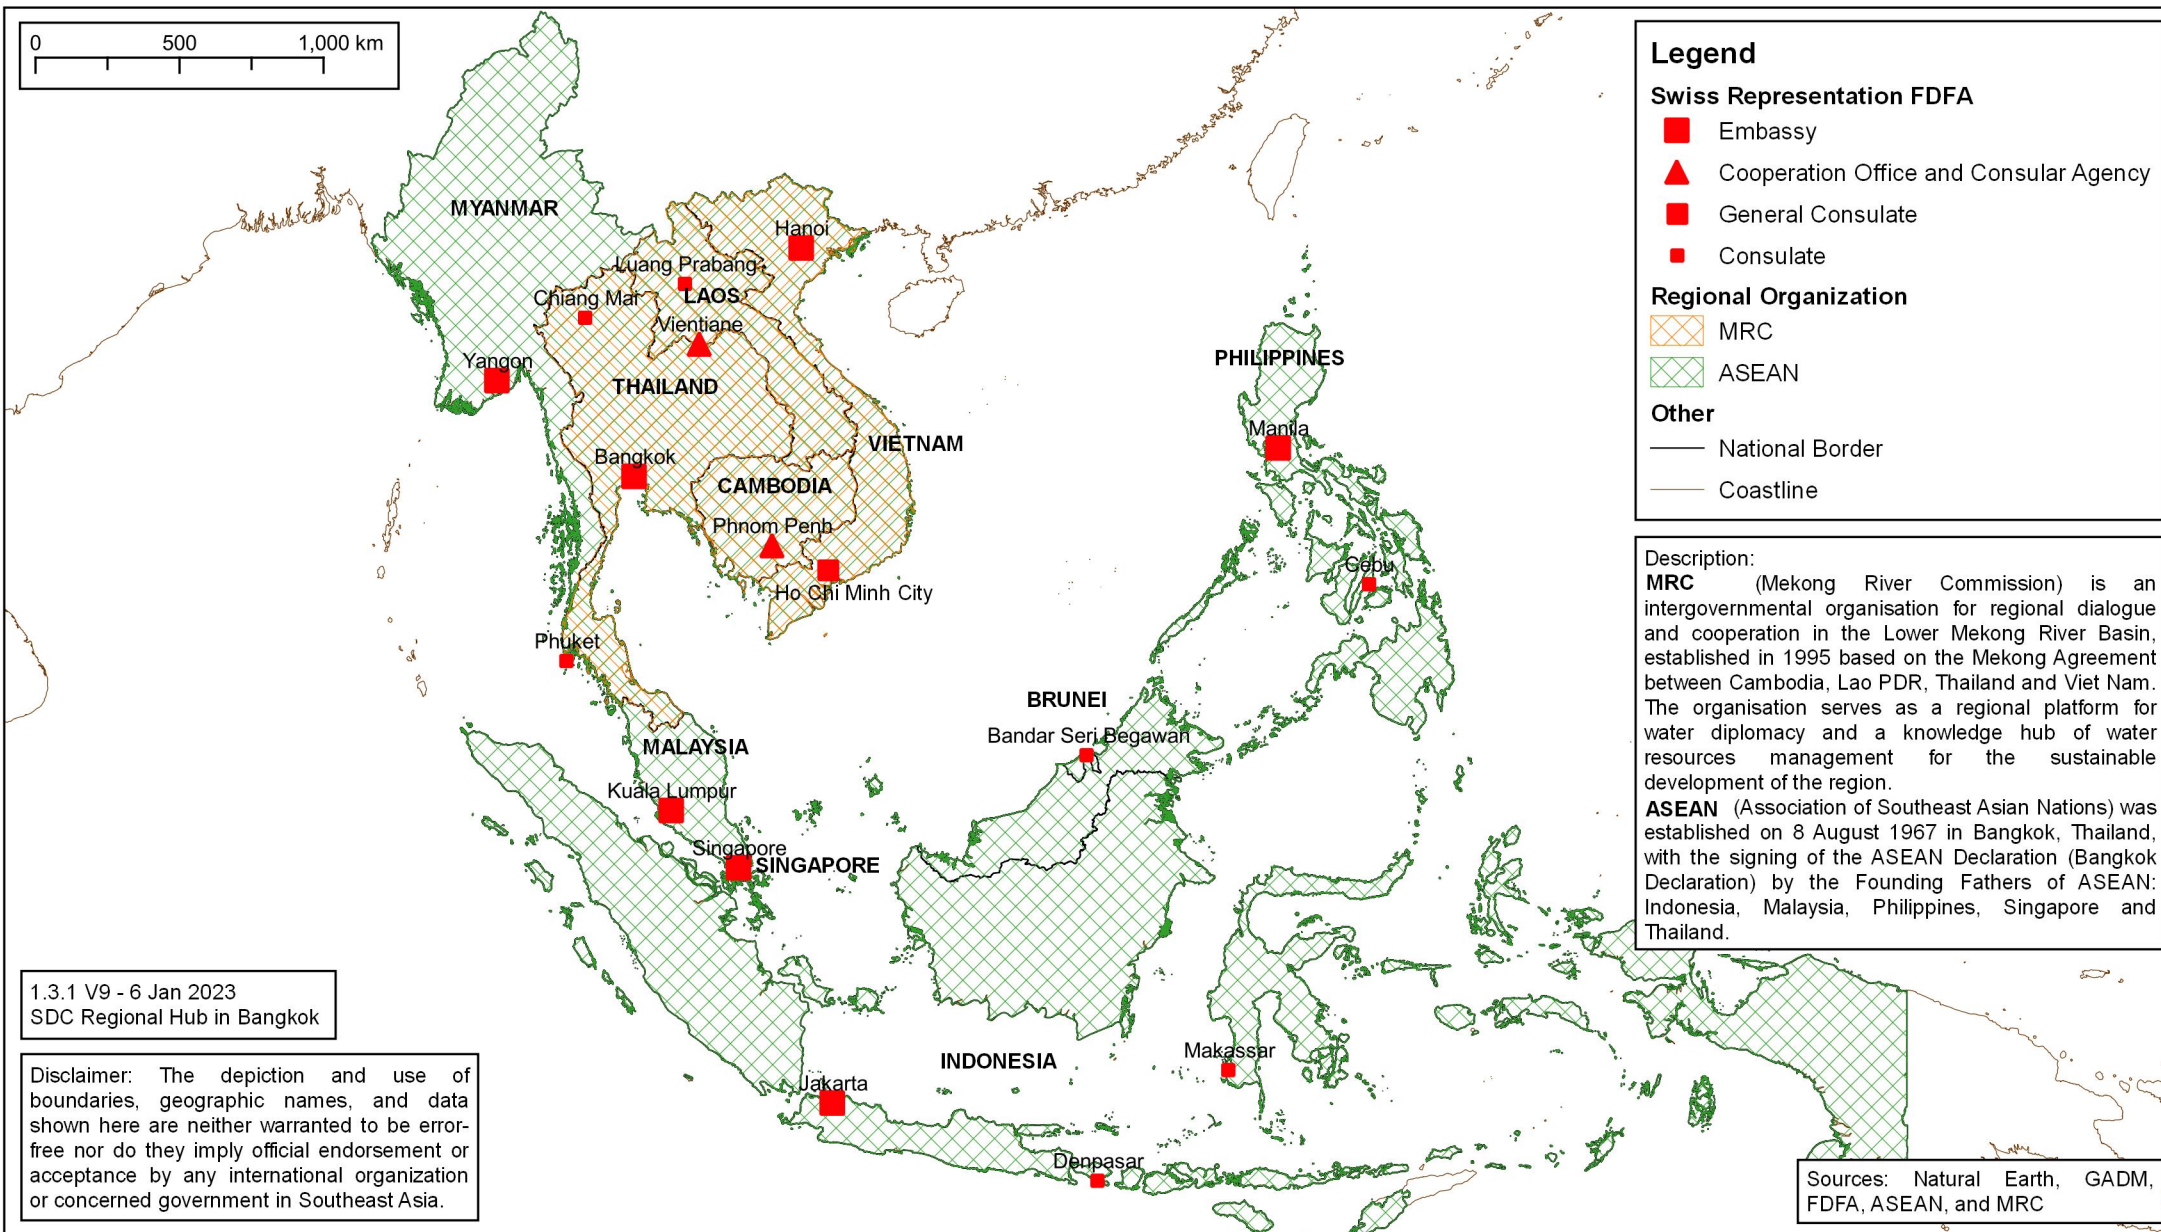

Map 1: Swiss Representations and Regional Organizations

Swiss Agency for Development and Cooperation SDC

Legend

Swiss Representation FDFA

- Embassy
- ▲ Cooperation Office and Consular Agency
- General Consulate
- Consulate

Regional Organization

- ▨ MRC
- ▨ ASEAN

Other

- National Border
- Coastline

Description:

MRC (Mekong River Commission) is an intergovernmental organisation for regional dialogue and cooperation in the Lower Mekong River Basin, established in 1995 based on the Mekong Agreement between Cambodia, Lao PDR, Thailand and Viet Nam. The organisation serves as a regional platform for water diplomacy and a knowledge hub of water resources management for the sustainable development of the region.

ASEAN (Association of Southeast Asian Nations) was established on 8 August 1967 in Bangkok, Thailand, with the signing of the ASEAN Declaration (Bangkok Declaration) by the Founding Fathers of ASEAN: Indonesia, Malaysia, Philippines, Singapore and Thailand.

Sources: Natural Earth, GADM, FDFA, ASEAN, and MRC