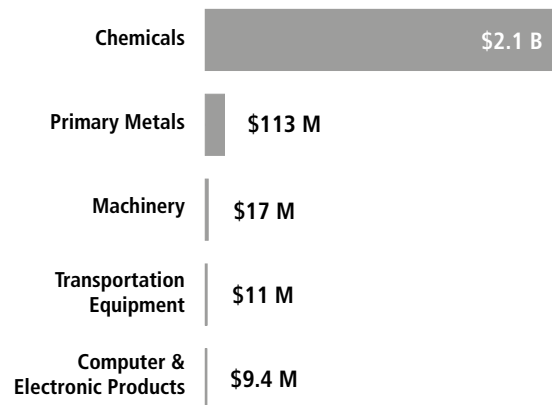

## Employment Supported by Foreign Affiliates 2019

## Top Exports of Goods by Industry from Delaware to Switzerland, 2021

Total Export Value of Goods = \$30 M

## Top Imports of Goods by Industry from Switzerland to Delaware, 2021

Total Import Value of Goods = \$2.3 B