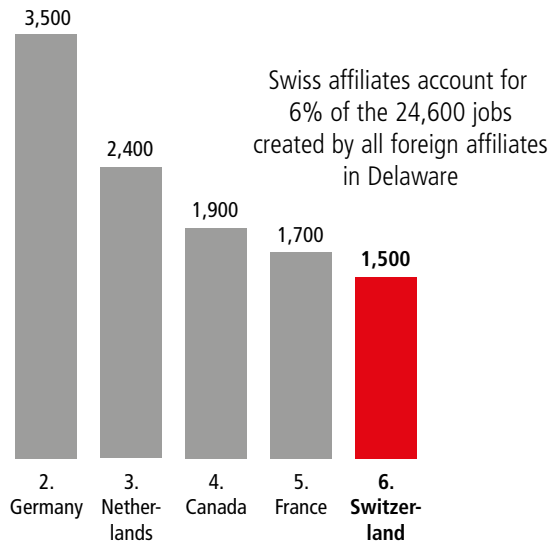

# SWISS ECONOMIC IMPACT DELAWARE

Delaware Residents of Swiss Descent: 2,090

## Employment Supported by Foreign Affiliates 2019

## Top Exports of Goods by Industry from Delaware to Switzerland, 2021

Total Export Value of Goods = \$30 M

## Top Imports of Goods by Industry from Switzerland to Delaware, 2021

Total Import Value of Goods = \$2.3 B