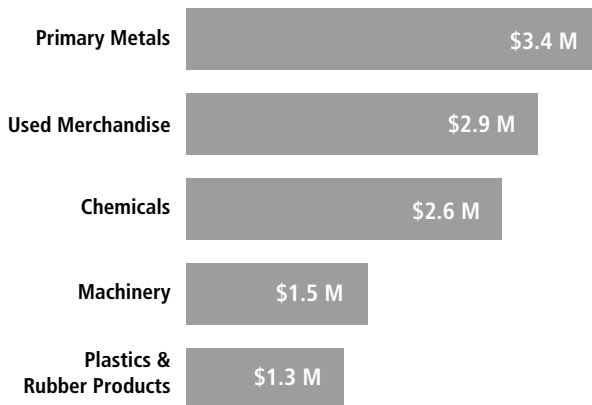

## Employment Supported by Foreign Affiliates 2019

## Top Exports of Goods by Industry from Delaware to Switzerland, 2021

Total Export Value of Goods = \$30 M

## Top Imports of Goods by Industry from Switzerland to Delaware, 2021

Total Import Value of Goods = \$2.3 B