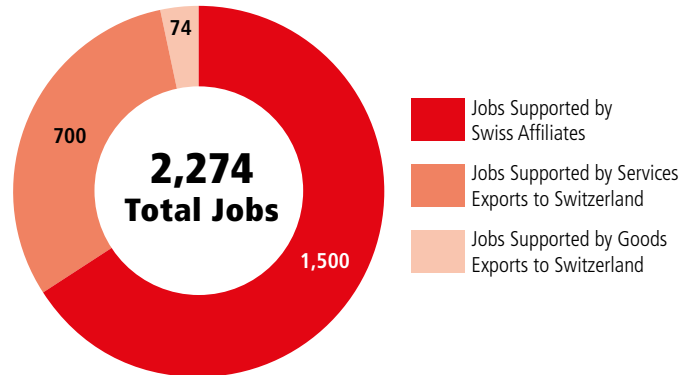

# SWISS ECONOMIC IMPACT DELAWARE

Delaware Residents of Swiss Descent: 2,090

## Employment Supported by Foreign Affiliates 2019

## Top Exports of Goods by Industry from Delaware to Switzerland, 2021

Total Export Value of Goods = \$30 M

## Top Imports of Goods by Industry from Switzerland to Delaware, 2021

Total Import Value of Goods = \$2.3 B