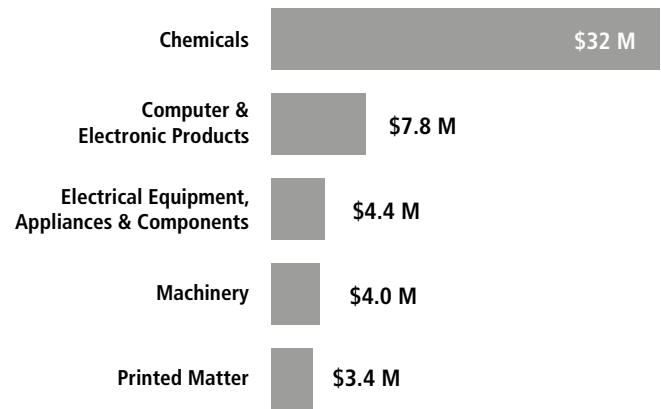

SWISS ECONOMIC IMPACT MISSISSIPPI

Mississippi Residents of Swiss Descent: 1,457

Employment Supported by Foreign Affiliates 2019

Swiss affiliates account for 5% of the 45,500 jobs created by all foreign affiliates in Mississippi

Top Exports of Goods by Industry from Mississippi to Switzerland, 2021

Total Export Value of Goods = \$5.1 M

Top Imports of Goods by Industry from Switzerland to Mississippi, 2021

Total Import Value of Goods = \$143 M