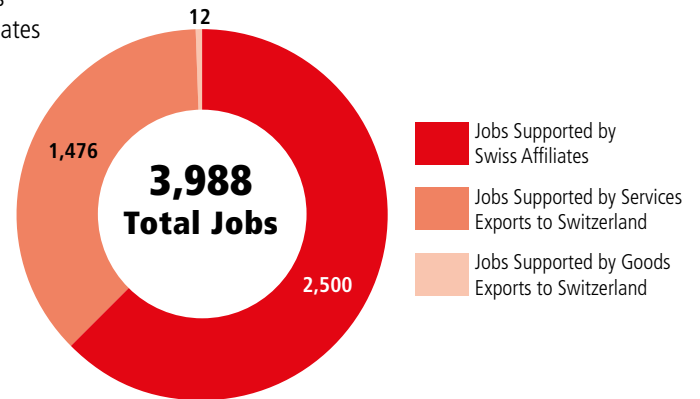

SWISS ECONOMIC IMPACT MISSISSIPPI

Mississippi Residents of Swiss Descent: 1,457

Employment Supported by Foreign Affiliates 2019

Swiss affiliates account for 5% of the 45,500 jobs created by all foreign affiliates in Mississippi

Top Exports of Goods by Industry from Mississippi to Switzerland, 2021

Total Export Value of Goods = \$5.1 M

Top Imports of Goods by Industry from Switzerland to Mississippi, 2021

Total Import Value of Goods = \$143 M