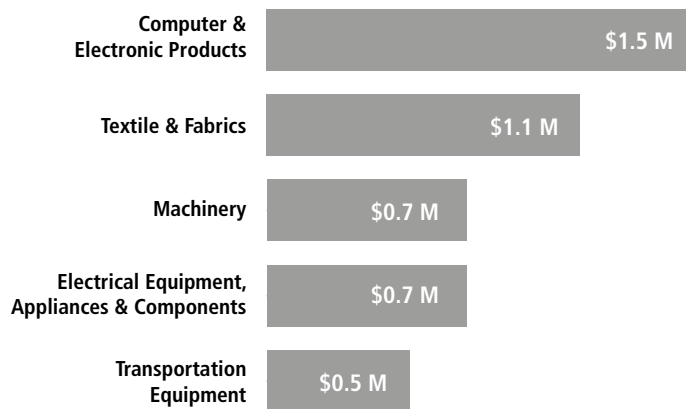

SWISS ECONOMIC IMPACT MISSISSIPPI

Mississippi Residents of Swiss Descent: 1,457

Employment Supported by Foreign Affiliates 2019

Swiss affiliates account for 5% of the 45,500 jobs created by all foreign affiliates in Mississippi

Top Exports of Goods by Industry from Mississippi to Switzerland, 2021

Total Export Value of Goods = \$5.1 M

Top Imports of Goods by Industry from Switzerland to Mississippi, 2021

Total Import Value of Goods = \$143 M