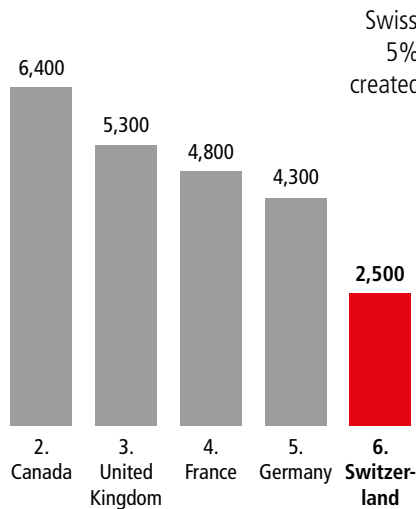

SWISS ECONOMIC IMPACT MISSISSIPPI

Mississippi Residents of Swiss Descent: 1,457

Employment Supported by Foreign Affiliates 2019

Swiss affiliates account for 5% of the 45,500 jobs created by all foreign affiliates in Mississippi

Top Exports of Goods by Industry from Mississippi to Switzerland, 2021

Total Export Value of Goods = \$5.1 M

Top Imports of Goods by Industry from Switzerland to Mississippi, 2021

Total Import Value of Goods = \$143 M