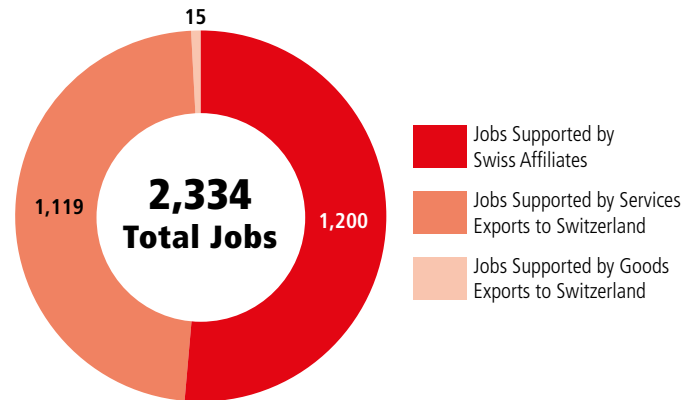

SWISS ECONOMIC IMPACT NEW MEXICO

New Mexico Residents of Swiss Descent: 3,213

Employment Supported by Foreign Affiliates 2019

Top Exports of Goods by Industry from New Mexico to Switzerland, 2021

Total Export Value of Goods = \$6.4 M

Top Imports of Goods by Industry from Switzerland to New Mexico, 2021

Total Import Value of Goods = \$61 M

Swiss Companies Located in New Mexico

ABB	Sulzer
Adecco	Swissport
Brugg	UBS
Clariant	Zurich
Dufry	
LafargeHolcim	
Northwire (Lemo)	
SICPA	