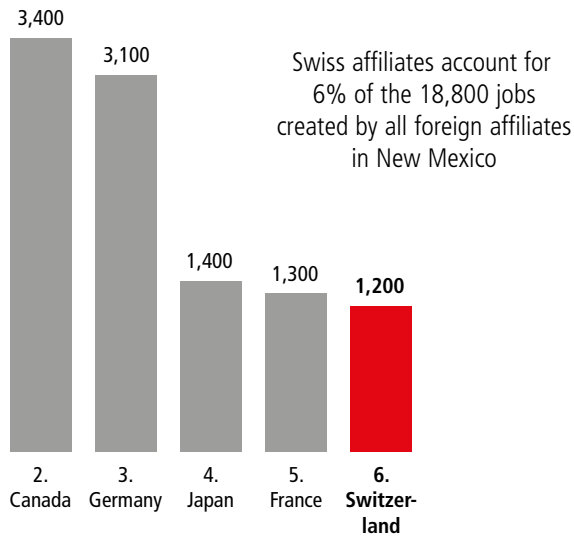

SWISS ECONOMIC IMPACT NEW MEXICO

New Mexico Residents of Swiss Descent: 3,213

Employment Supported by Foreign Affiliates 2019

Top Exports of Goods by Industry from New Mexico to Switzerland, 2021

Total Export Value of Goods = \$6.4 M

Top Imports of Goods by Industry from Switzerland to New Mexico, 2021

Total Import Value of Goods = \$61 M

Swiss Companies Located in New Mexico

ABB	Sulzer
Adecco	Swissport
Brugg	UBS
Clariant	Zurich
Dufry	
LafargeHolcim	
Northwire (Lemo)	
SICPA	