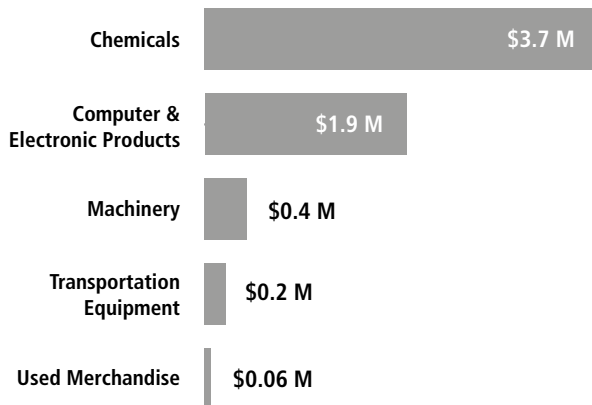

SWISS ECONOMIC IMPACT NEW MEXICO

New Mexico Residents of Swiss Descent: 3,213

Employment Supported by Foreign Affiliates 2019

Top Exports of Goods by Industry from New Mexico to Switzerland, 2021

Total Export Value of Goods = \$6.4 M

Top Imports of Goods by Industry from Switzerland to New Mexico, 2021

Total Import Value of Goods = \$61 M

Swiss Companies Located in New Mexico

ABB	Sulzer
Adecco	Swissport
Brugg	UBS
Clariant	Zurich
Dufry	
LafargeHolcim	
Northwire (Lemo)	
SICPA	