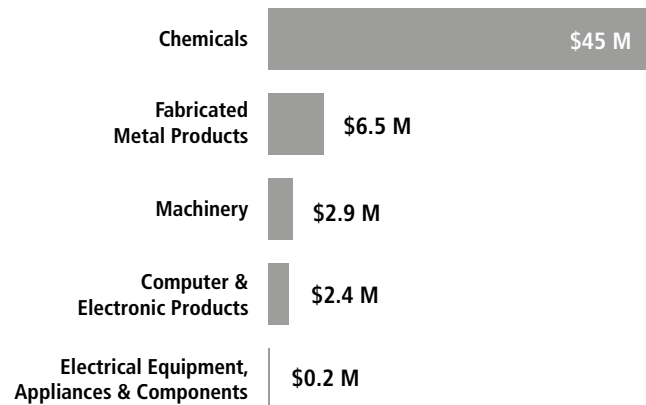

SWISS ECONOMIC IMPACT NEW MEXICO

New Mexico Residents of Swiss Descent: 3,213

Employment Supported by Foreign Affiliates 2019

Top Exports of Goods by Industry from New Mexico to Switzerland, 2021

Total Export Value of Goods = \$6.4 M

Top Imports of Goods by Industry from Switzerland to New Mexico, 2021

Total Import Value of Goods = \$61 M

Swiss Companies Located in New Mexico

ABB	Sulzer
Adecco	Swissport
Brugg	UBS
Clariant	Zurich
Dufry	
LafargeHolcim	
Northwire (Lemo)	
SICPA	