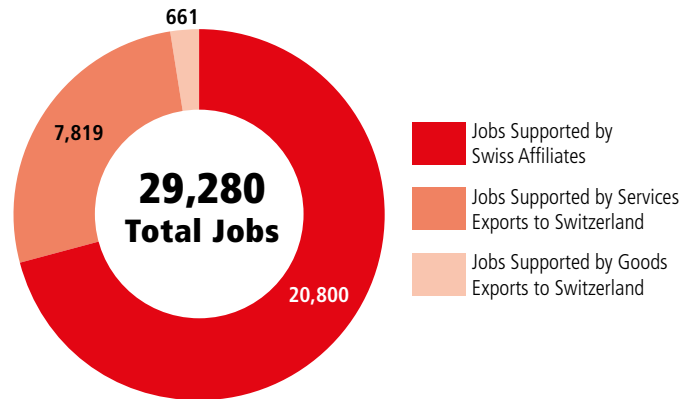

SWISS ECONOMIC IMPACT OHIO

Ohio Residents of Swiss Descent: 68,400

Employment Supported by Foreign Affiliates 2019

Top Exports of Goods by Industry from Ohio to Switzerland, 2021

Total Export Value of Goods = \$272 M

Top Imports of Goods by Industry from Switzerland to Ohio, 2021

Total Import Value of Goods = \$667 M

Swiss Companies Located in Ohio

ABB	Haag-Streit	Nestlé	Swisslog
Adecco	Hallmark Aviation Services	Oerlikon	Swissport
AISA	Heule	Omya	Syngenta
Autoneum	Hoerbiger	Phoenix Mecano	UBS
Bossard	Inauen Group	Rosen	United Grinding
Chubb (ACE)	Ionbond	Schaerer Medical	Valtronic
Coltène	Kern	Schaffner EMC	Von Roll
Comet	Kuehne+Nagel	Schindler	Weidmann
Datwyler	LafargeHolcim	SFS Group	Zurich
Dufry	LEM	SGS	
Feintool	Lindt & Sprüngli	Sika	
Gategroup	LNS	SITA	
Givaudan	MTAG	Swiss Steel Group	