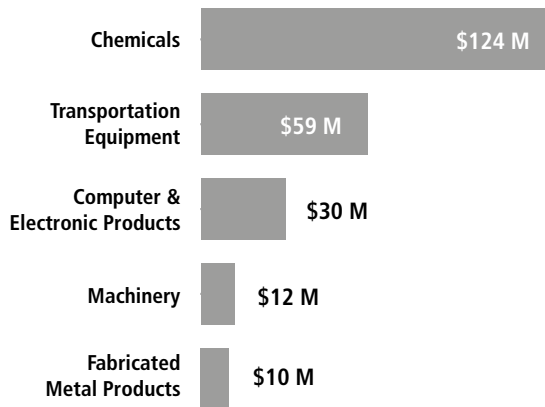

SWISS ECONOMIC IMPACT OHIO

Ohio Residents of Swiss Descent: 68,400

Employment Supported by Foreign Affiliates 2019

Top Exports of Goods by Industry from Ohio to Switzerland, 2021

Total Export Value of Goods = \$272 M

Top Imports of Goods by Industry from Switzerland to Ohio, 2021

Total Import Value of Goods = \$667 M

Swiss Companies Located in Ohio

ABB	Haag-Streit	Nestlé	Swisslog
Adecco	Hallmark Aviation Services	Oerlikon	Swissport
AISA	Heule	Omya	Syngenta
Autoneum	Hoerbiger	Phoenix Mecano	UBS
Bossard	Inauen Group	Rosen	United Grinding
Chubb (ACE)	Ionbond	Schaerer Medical	Valtronic
Coltène	Kern	Schaffner EMC	Von Roll
Comet	Kuehne+Nagel	Schindler	Weidmann
Datwyler	LafargeHolcim	SFS Group	Zurich
Dufry	LEM	SGS	
Feintool	Lindt & Sprüngli	Sika	
Gategroup	LNS	SITA	
Givaudan	MTAG	Swiss Steel Group	