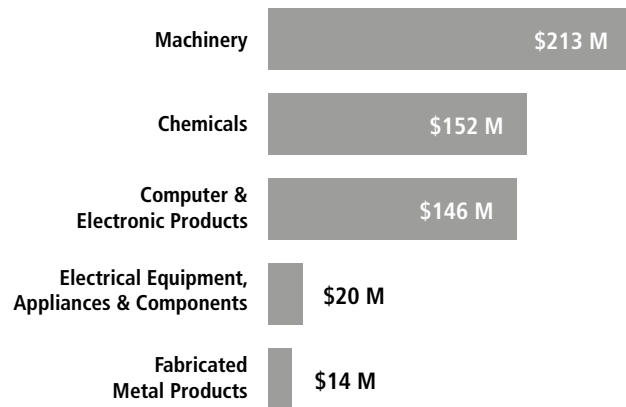

SWISS ECONOMIC IMPACT OHIO

Ohio Residents of Swiss Descent: 68,400

Employment Supported by Foreign Affiliates 2019

Top Exports of Goods by Industry from Ohio to Switzerland, 2021

Total Export Value of Goods = \$272 M

Top Imports of Goods by Industry from Switzerland to Ohio, 2021

Total Import Value of Goods = \$667 M

Swiss Companies Located in Ohio

ABB	Haag-Streit	Nestlé	Swisslog
Adecco	Hallmark Aviation Services	Oerlikon	Swissport
AISA	Heule	Omya	Syngenta
Autoneum	Hoerbiger	Phoenix Mecano	UBS
Bossard	Inauen Group	Rosen	United Grinding
Chubb (ACE)	Ionbond	Schaerer Medical	Valtronic
Coltène	Kern	Schaffner EMC	Von Roll
Comet	Kuehne+Nagel	Schindler	Weidmann
Datwyler	LafargeHolcim	SFS Group	Zurich
Dufry	LEM	SGS	
Feintool	Lindt & Sprüngli	Sika	
Gategroup	LNS	SITA	
Givaudan	MTAG	Swiss Steel Group	