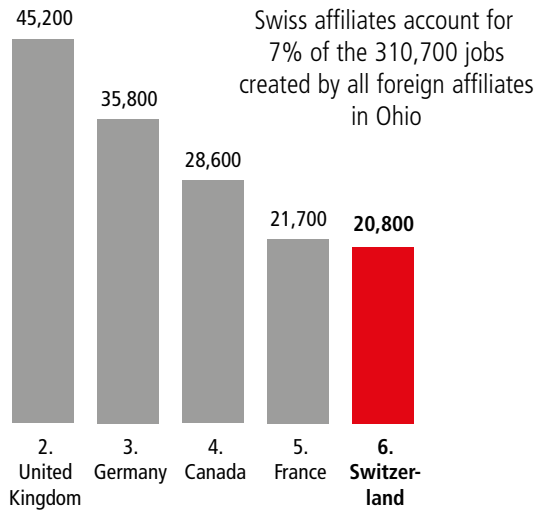

SWISS ECONOMIC IMPACT OHIO

Ohio Residents of Swiss Descent: 68,400

Employment Supported by Foreign Affiliates 2019

Top Exports of Goods by Industry from Ohio to Switzerland, 2021

Total Export Value of Goods = \$272 M

Top Imports of Goods by Industry from Switzerland to Ohio, 2021

Total Import Value of Goods = \$667 M

Swiss Companies Located in Ohio

ABB	Haag-Streit	Nestlé	Swisslog
Adecco	Hallmark Aviation Services	Oerlikon	Swissport
AISA	Heule	Omya	Syngenta
Autoneum	Hoerbiger	Phoenix Mecano	UBS
Bossard	Inauen Group	Rosen	United Grinding
Chubb (ACE)	Ionbond	Schaerer Medical	Valtronic
Coltène	Kern	Schaffner EMC	Von Roll
Comet	Kuehne+Nagel	Schindler	Weidmann
Datwyler	LafargeHolcim	SFS Group	Zurich
Dufry	LEM	SGS	
Feintool	Lindt & Sprüngli	Sika	
Gategroup	LNS	SITA	
Givaudan	MTAG	Swiss Steel Group	