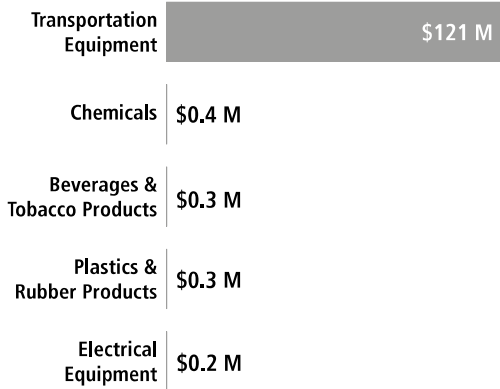

Top Goods Imports by Industry from Switzerland to Arkansas, 2018

Total Arkansas Goods Imports from Switzerland \$34 M

Swiss Companies Located in Arkansas

ABB Dufry Interhealth (Lonza) Nestlé SGS UBS Zurich
 Chubb (ACE) Georg Fischer LafargeHolcim Schindler Syngenta