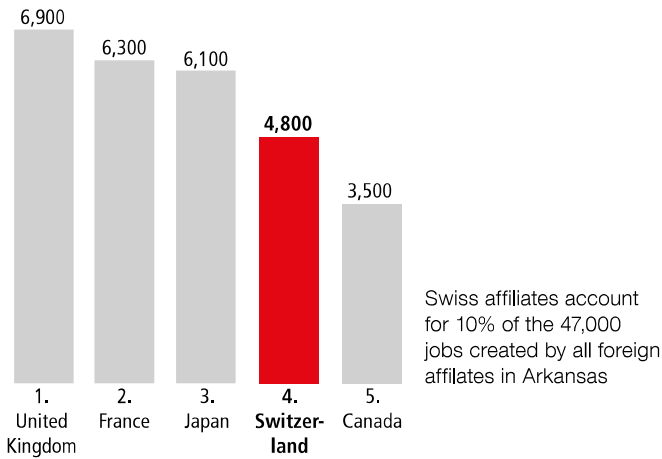

SWISS ECONOMIC IMPACT ARKANSAS

Employment Supported by Foreign Affiliates, 2016

Arkansas Residents of Swiss Descent 5,392

Top Goods Exports by Industry from Arkansas to Switzerland, 2018

Total Arkansas Goods Exports to Switzerland \$125 M