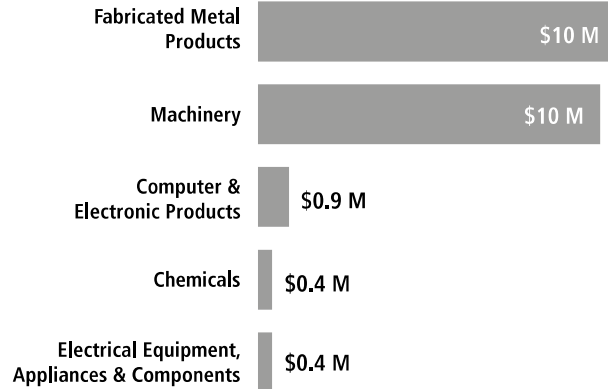

Top Goods Imports by Industry from Switzerland to Arkansas, 2018

Total Arkansas Goods Imports from Switzerland \$34 M

Swiss Companies Located in Arkansas

ABB Dufry Interhealth (Lonza) Nestlé SGS UBS Zurich
 Chubb (ACE) Georg Fischer LafargeHolcim Schindler Syngenta