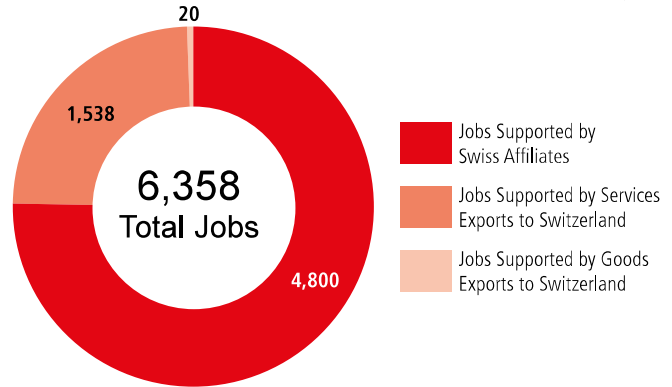

SWISS ECONOMIC IMPACT ARKANSAS

Employment Supported by Foreign Affiliates, 2016

Arkansas Residents of Swiss Descent 5,392

Top Goods Exports by Industry from Arkansas to Switzerland, 2018

Total Arkansas Goods Exports to Switzerland \$125 M