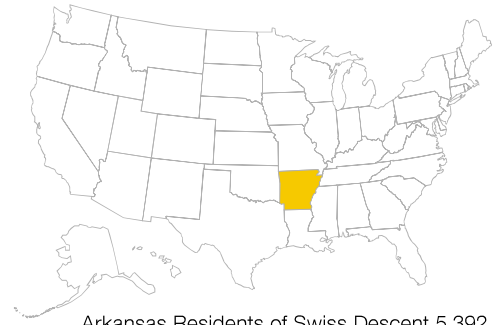

SWISS ECONOMIC IMPACT ARKANSAS

Employment Supported by Foreign Affiliates, 2016

Arkansas Residents of Swiss Descent 5,392

Top Goods Exports by Industry from Arkansas to Switzerland, 2018

Total Arkansas Goods Exports to Switzerland \$125 M

Top Goods Imports by Industry from Switzerland to Arkansas, 2018

Total Arkansas Goods Imports from Switzerland \$34 M

Swiss Companies Located in Arkansas

ABB Dufry Interhealth (Lonza) Nestlé SGS UBS Zurich
 Chubb (ACE) Georg Fischer LafargeHolcim Schindler Syngenta