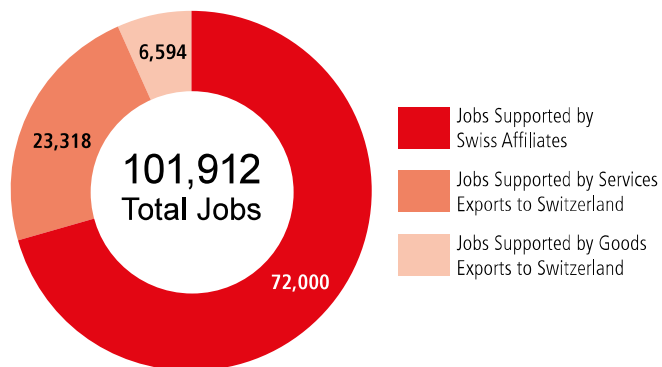

SWISS ECONOMIC IMPACT CALIFORNIA

California Residents of Swiss Descent 102,439

Employment Supported by Foreign Affiliates, 2016

Top Goods Exports by Industry from California to Switzerland, 2018

Total California Goods Exports to Switzerland \$2.1 B