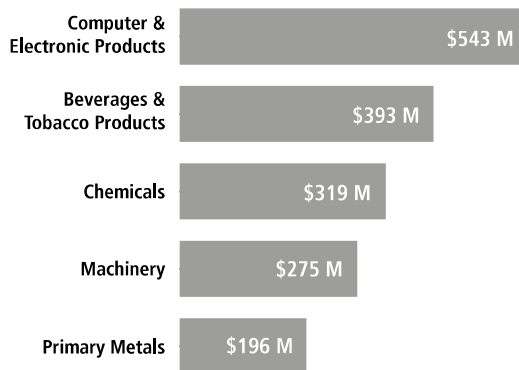

SWISS ECONOMIC IMPACT CALIFORNIA

California Residents of Swiss Descent 102,439

Employment Supported by Foreign Affiliates, 2016

Top Goods Exports by Industry from California to Switzerland, 2018

Total California Goods Exports to Switzerland \$2.1 B

Top Goods Imports by Industry from Switzerland to California, 2018

Total California Goods Imports from Switzerland \$2.7 B

Swiss Companies Located in California

ABB	Comet Export Air	Hallmark Aviation	LEM	Reha Technology	Sika	TAG Heuer
Actelion	Credit Suisse	Services	Lemo	Riri	SIX Financial	Tecan
Pharmaceuticals	Diamond	Hess Collection	Life Watch	Rolex	Information	Teuscher
Adecco	DKB Household	Hoerbiger	Lindt	Rollomatic	SKINS	Transcontainer
Allied T pro (Kuoni)	Dufry	Hoffmann-La Roche	Logitech	Rosen	Small Precision	Transport
Allied World	Egon Zehnder	Hublot	Lonza	RUAG	Tools	u-blox
American Lamprecht	Elma Electronic	INEOS	Luxoft	Safran Vectronix	Sonova	UBS
Transport	Emmi Roth	Insensation	Nagra	Scandit	Stäubli	UVP
ARYZTA	Endress+Hauser	Interhealth (Lonza)	Nespresso	Schaerer	STMicroelectronics	(Endress+Hauser)
Asendia	Evolva	IWC Schaffhausen	Nestlé	Schindler	Sulzer	Vacheron Constantin
Bachem	Ferring	Jaeger-LeCoultre	Nobel Biocare	Schleuniger	Swatch	Viking Cruises
Bally	Firmenich	Jet Aviation	Novartis	Schmolz + Bickenbach	Swiss Post	Vitol
Barry Callebaut	Flare International	Katadyn	Oerlikon	Schurter	Solutions	Vitra
Bohi Consulting	FRACHT FWO	Kaywa	Omya	Sefar	Swiss Re	Weatherford
Bossard	Franke	KRISS	Paiste	Sensirion	Swisscom Ventures	Weidmann
Chubb (ACE)	gategroup	Kuehne + Nagel	Panalpina	SFS intec	Swissport	Zurich
Cinetyp	Georg Fischer	Kuhn Rikon	Partners Group	SGS	Switzerland Tourism	
Clariant	Ghirardelli (Lindt & Sprüngli)	LafargeHolcim	Piaget	Siegfried	Syngenta	
Comet		Leica Geosystems	R&C Valve Repair			