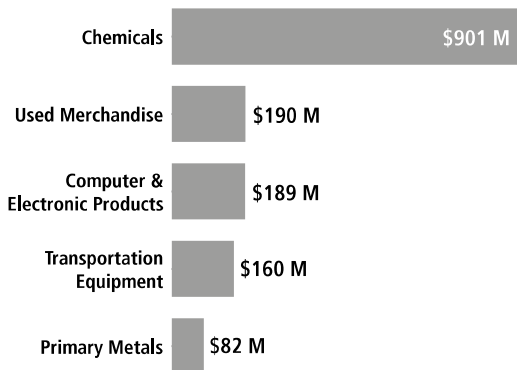

SWISS ECONOMIC IMPACT CALIFORNIA

California Residents of Swiss Descent 102,439

Employment Supported by Foreign Affiliates, 2016

Top Goods Exports by Industry from California to Switzerland, 2018

Total California Goods Exports to Switzerland \$2.1 B

Top Goods Imports by Industry from Switzerland to California, 2018

Total California Goods Imports from Switzerland \$2.7 B

Swiss Companies Located in California

ABB	Comet Export Air	Hallmark Aviation	LEM	Reha Technology	Sika	TAG Heuer
Actelion	Credit Suisse	Services	Lemo	Riri	SIX Financial	Tecan
Pharmaceuticals	Diamond	Hess Collection	Life Watch	Rolex	Information	Teuscher
Adecco	DKB Household	Hoerbiger	Lindt	Rollomatic	SKINS	Transcontainer
Allied T pro (Kuoni)	Dufry	Hoffmann-La Roche	Logitech	Rosen	Small Precision	Transport
Allied World	Egon Zehnder	Hublot	Lonza	RUAG	Tools	u-blox
American Lamprecht	Elma Electronic	INEOS	Luxoft	Safran Vectronix	Sonova	UBS
Transport	Emmi Roth	Insensation	Nagra	Scandit	Stäubli	UVP
ARYZTA	Endress+Hauser	Interhealth (Lonza)	Nespresso	Schaerer	STMicroelectronics	(Endress+Hauser)
Asendia	Evolva	IWC Schaffhausen	Nestlé	Schindler	Sulzer	Vacheron Constantin
Bachem	Ferring	Jaeger-LeCoultre	Nobel Biocare	Schleuniger	Swatch	Viking Cruises
Bally	Firmenich	Jet Aviation	Novartis	Schmolz + Bickenbach	Swiss Post	Vitol
Barry Callebaut	Flare International	Katadyn	Oerlikon	Schurter	Solutions	Vitra
Bohi Consulting	FRACHT FWO	Kaywa	Omya	Sefar	Swiss Re	Weatherford
Bossard	Franke	KRISS	Paiste	Sensirion	Swisscom Ventures	Weidmann
Chubb (ACE)	gategroup	Kuehne + Nagel	Panalpina	SFS intec	Swissport	Zurich
Cinetyp	Georg Fischer	Kuhn Rikon	Partners Group	SGS	Switzerland Tourism	
Clariant	Ghirardelli (Lindt & Sprüngli)	LafargeHolcim	Piaget	Siegfried	Syngenta	
Comet		Leica Geosystems	R&C Valve Repair			