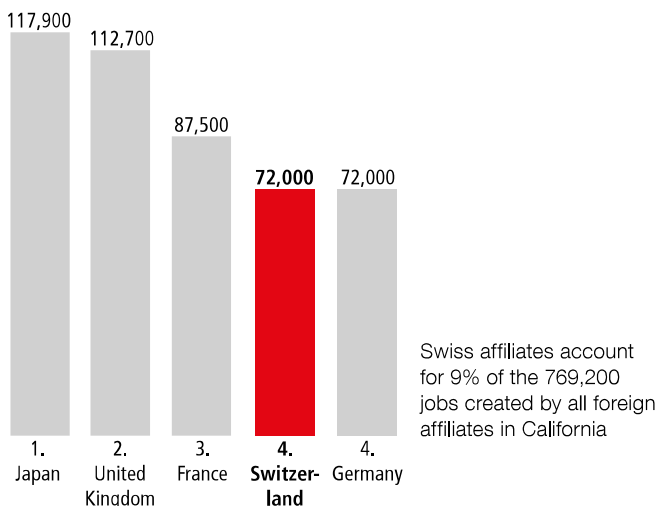

SWISS ECONOMIC IMPACT CALIFORNIA

California Residents of Swiss Descent 102,439

Employment Supported by Foreign Affiliates, 2016

Top Goods Exports by Industry from California to Switzerland, 2018

Total California Goods Exports to Switzerland \$2.1 B