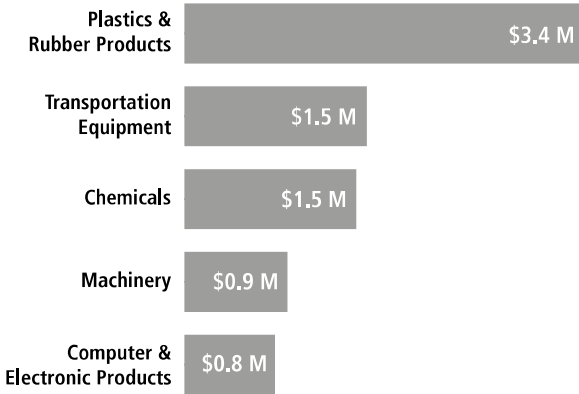

SWISS ECONOMIC IMPACT DELAWARE

Delaware Residents of Swiss Descent 1,823

Employment Supported by Foreign Affiliates, 2016

Top Goods Exports by Industry from Delaware to Switzerland, 2018

Total Delaware Goods Exports to Switzerland \$18 M

Top Goods Imports by Industry from Switzerland to Delaware, 2018

Total Delaware Goods Imports from Switzerland \$536 M

Swiss Companies Located in Delaware

Chubb (ACE) Hoerbiger Incyte Nestlé Swisslog UBS Zurich
 Datwyler Pharma Hoffmann-La Roche INEOS Publicitas Syngenta