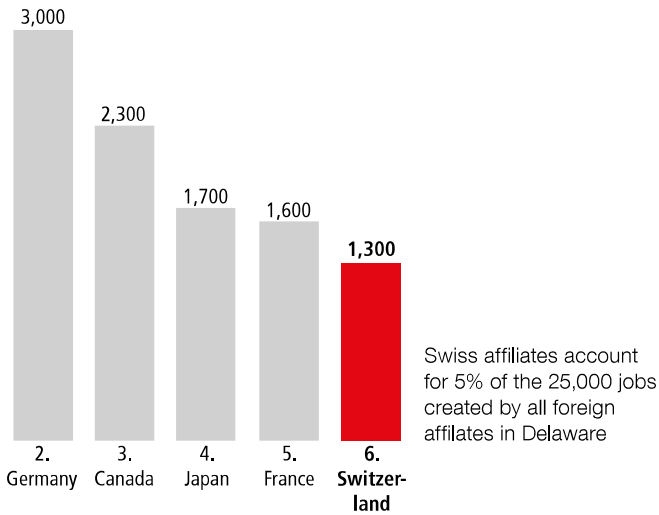

SWISS ECONOMIC IMPACT DELAWARE

Delaware Residents of Swiss Descent 1,823

Employment Supported by Foreign Affiliates, 2016

Top Goods Exports by Industry from Delaware to Switzerland, 2018

Total Delaware Goods Exports to Switzerland \$18 M

Top Goods Imports by Industry from Switzerland to Delaware, 2018

Total Delaware Goods Imports from Switzerland \$536 M

Swiss Companies Located in Delaware

Chubb (ACE) Hoerbiger Incyte Nestlé Swisslog UBS Zurich
 Datwyler Pharma Hoffmann-La Roche INEOS Publicitas Syngenta