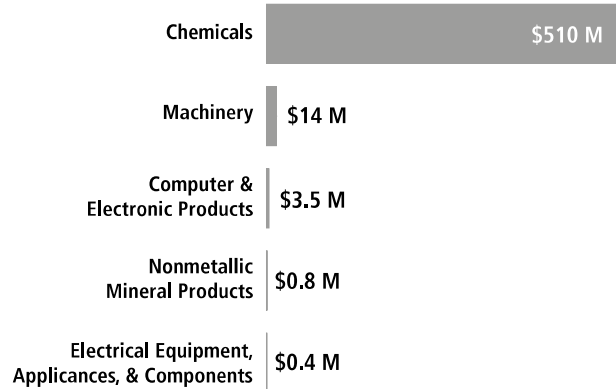

SWISS ECONOMIC IMPACT DELAWARE

Delaware Residents of Swiss Descent 1,823

Employment Supported by Foreign Affiliates, 2016

Top Goods Exports by Industry from Delaware to Switzerland, 2018

Total Delaware Goods Exports to Switzerland \$18 M

Top Goods Imports by Industry from Switzerland to Delaware, 2018

Total Delaware Goods Imports from Switzerland \$536 M

Swiss Companies Located in Delaware

Chubb (ACE) Hoerbiger Incyte Nestlé Swisslog UBS Zurich
 Datwyler Pharma Hoffmann-La Roche INEOS Publicitas Syngenta