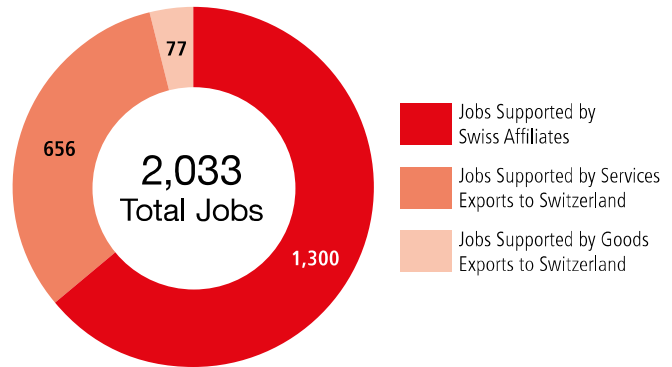

SWISS ECONOMIC IMPACT DELAWARE

Delaware Residents of Swiss Descent 1,823

Employment Supported by Foreign Affiliates, 2016

Top Goods Exports by Industry from Delaware to Switzerland, 2018

Total Delaware Goods Exports to Switzerland \$18 M

Top Goods Imports by Industry from Switzerland to Delaware, 2018

Total Delaware Goods Imports from Switzerland \$536 M

Swiss Companies Located in Delaware

Chubb (ACE) Hoerbiger Incyte Nestlé Swisslog UBS Zurich
 Datwyler Pharma Hoffmann-La Roche INEOS Publicitas Syngenta