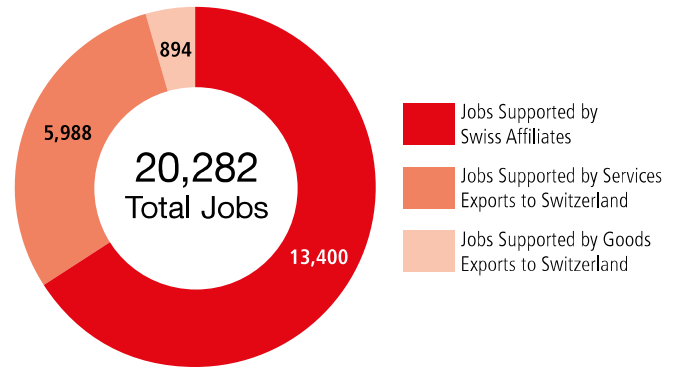

# SWISS ECONOMIC IMPACT GEORGIA

Georgia Residents of Swiss Descent 12,306

## Employment Supported by Foreign Affiliates, 2016