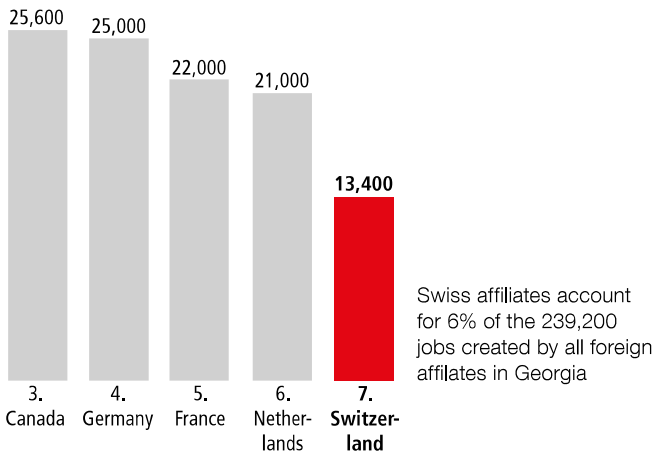

# SWISS ECONOMIC IMPACT GEORGIA

Georgia Residents of Swiss Descent 12,306

## Employment Supported by Foreign Affiliates, 2016