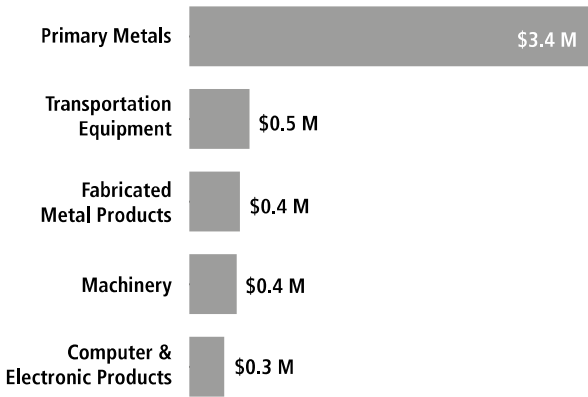

SWISS ECONOMIC IMPACT IDAHO

Idaho Residents of Swiss Descent 12,576

Employment Supported by Foreign Affiliates, 2016

Top Goods Exports by Industry from Idaho to Switzerland, 2018

Total Idaho Goods Exports to Switzerland \$5.4 M