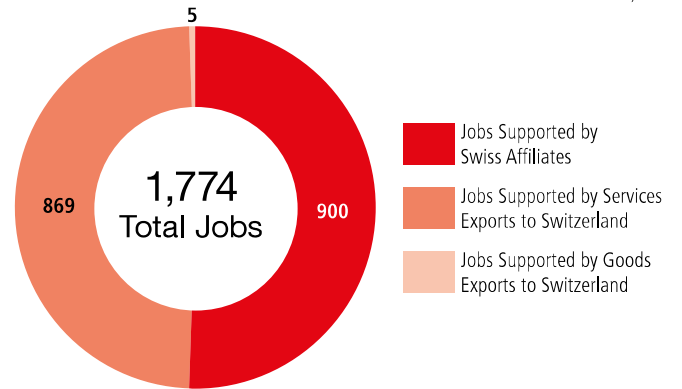

SWISS ECONOMIC IMPACT IDAHO

Idaho Residents of Swiss Descent 12,576

Employment Supported by Foreign Affiliates, 2016

Top Goods Exports by Industry from Idaho to Switzerland, 2018

Total Idaho Goods Exports to Switzerland \$5.4 M