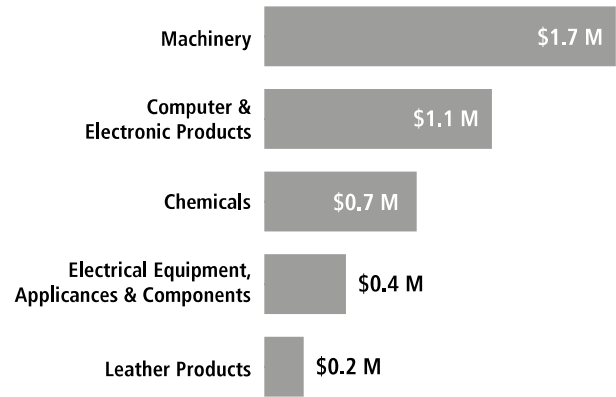

SWISS ECONOMIC IMPACT IDAHO

Idaho Residents of Swiss Descent 12,576

Employment Supported by Foreign Affiliates, 2016

Top Goods Exports by Industry from Idaho to Switzerland, 2018

Total Idaho Goods Exports to Switzerland \$5.4 M

Top Goods Imports by Industry from Switzerland to Idaho, 2018

Total Idaho Goods Imports from Switzerland \$4.5 M

Swiss Companies Located in Idaho

LafargeHolcim Nestlé Schindler Swiss Re Syngenta UBS Zurich