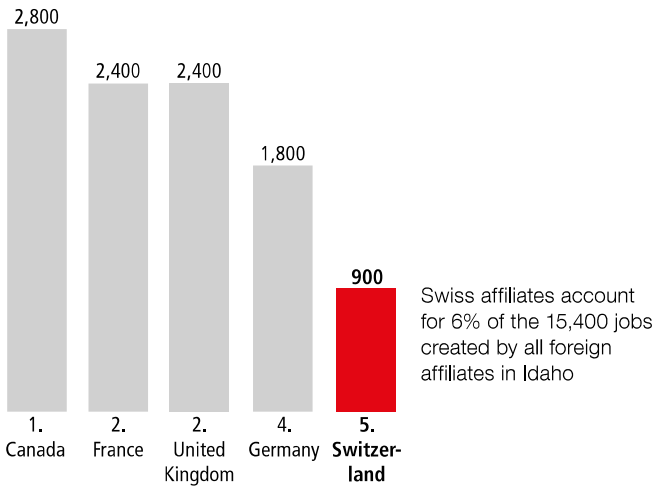

SWISS ECONOMIC IMPACT IDAHO

Idaho Residents of Swiss Descent 12,576

Employment Supported by Foreign Affiliates, 2016

Top Goods Exports by Industry from Idaho to Switzerland, 2018

Total Idaho Goods Exports to Switzerland \$5.4 M

Top Goods Imports by Industry from Switzerland to Idaho, 2018

Total Idaho Goods Imports from Switzerland \$4.5 M

Swiss Companies Located in Idaho

LafargeHolcim Nestlé Schindler Swiss Re Syngenta UBS Zurich