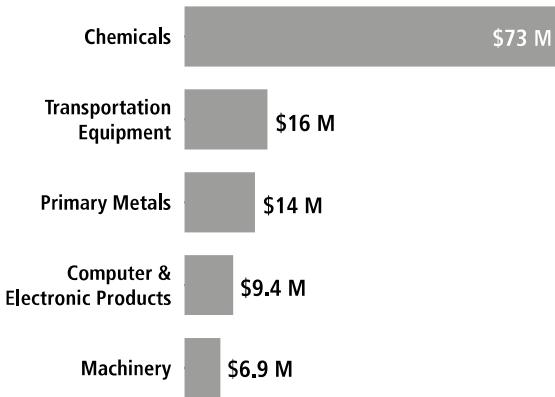

SWISS ECONOMIC IMPACT INDIANA

Employment Supported by Foreign Affiliates, 2016

Top Goods Exports by Industry from Indiana to Switzerland, 2018

Total Indiana Goods Exports to Switzerland \$133 M

Top Goods Imports by Industry from Switzerland to Indiana, 2018