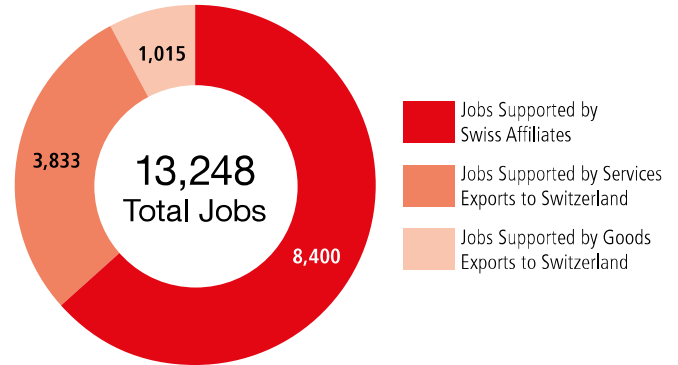

SWISS ECONOMIC IMPACT INDIANA

Employment Supported by Foreign Affiliates, 2016

Top Goods Exports by Industry from Indiana to Switzerland, 2018

Total Indiana Goods Exports to Switzerland \$133 M

Top Goods Imports by Industry from Switzerland to Indiana, 2018