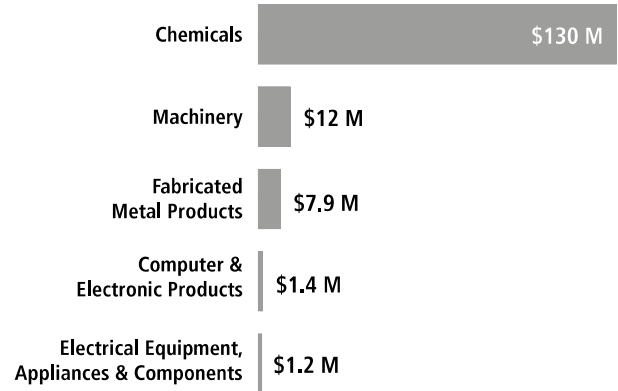

SWISS ECONOMIC IMPACT LOUISIANA

Employment Supported by Foreign Affiliates, 2016

Louisiana Residents of Swiss Descent 3,256

Top Goods Exports by Industry from Louisiana to Switzerland, 2018

Total Louisiana Goods Exports to Switzerland \$94 M

Top Goods Imports by Industry from Switzerland to Louisiana, 2018

Total Louisiana Goods Imports from Switzerland \$155 M

Swiss Companies Located in Louisiana

- | | | | | | | |
|-------------|------------------|---------------|-----------|-----------|----------------|-------------|
| Adecco | Franke | INEOS | MSC | SGS | Transocean | Vitol |
| Chubb (ACE) | gategroup | LafargeHolcim | Nestlé | Sulzer | UBS | Weatherford |
| Clariant | GESIPA Fasteners | Lindt | Panalpina | Swissport | Viking Cruises | Zurich |
| Dufry | Hoerbiger | Lonza | Schindler | Syngenta | | |