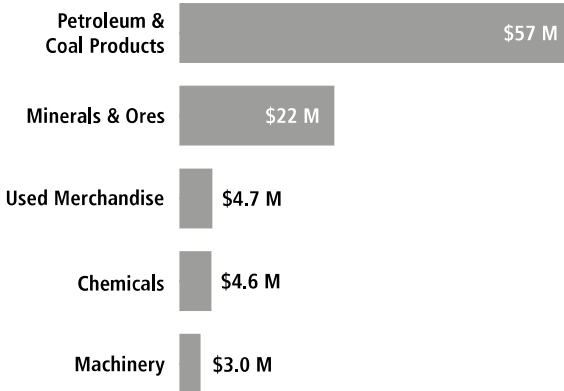

SWISS ECONOMIC IMPACT LOUISIANA

Employment Supported by Foreign Affiliates, 2016

Louisiana Residents of Swiss Descent 3,256

Top Goods Exports by Industry from Louisiana to Switzerland, 2018

Total Louisiana Goods Exports to Switzerland \$94 M

Top Goods Imports by Industry from Switzerland to Louisiana, 2018

Total Louisiana Goods Imports from Switzerland \$155 M

Swiss Companies Located in Louisiana

- | | | | | | | |
|-------------|------------------|---------------|-----------|-----------|----------------|-------------|
| Adecco | Franke | INEOS | MSC | SGS | Transocean | Vitol |
| Chubb (ACE) | gategroup | LafargeHolcim | Nestlé | Sulzer | UBS | Weatherford |
| Clariant | GESIPA Fasteners | Lindt | Panalpina | Swissport | Viking Cruises | Zurich |
| Dufry | Hoerbiger | Lonza | Schindler | Syngenta | | |