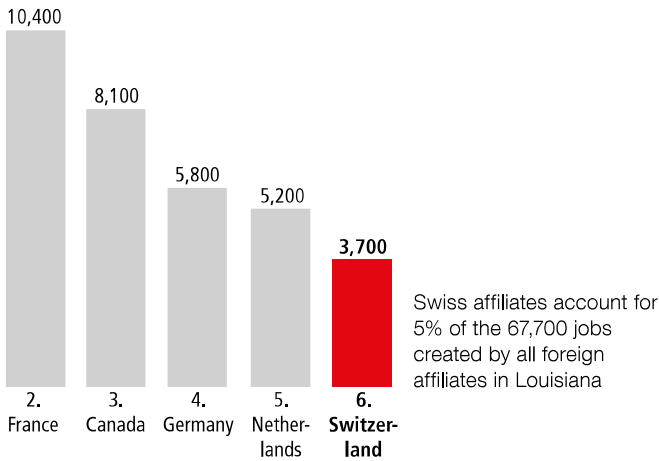

SWISS ECONOMIC IMPACT LOUISIANA

Employment Supported by Foreign Affiliates, 2016

Louisiana Residents of Swiss Descent 3,256

Top Goods Exports by Industry from Louisiana to Switzerland, 2018

Total Louisiana Goods Exports to Switzerland \$94 M

Top Goods Imports by Industry from Switzerland to Louisiana, 2018

Total Louisiana Goods Imports from Switzerland \$155 M

Swiss Companies Located in Louisiana

- | | | | | | | |
|-------------|------------------|---------------|-----------|-----------|----------------|-------------|
| Adecco | Franke | INEOS | MSC | SGS | Transocean | Vitol |
| Chubb (ACE) | gategroup | LafargeHolcim | Nestlé | Sulzer | UBS | Weatherford |
| Clariant | GESIPA Fasteners | Lindt | Panalpina | Swissport | Viking Cruises | Zurich |
| Dufry | Hoerbiger | Lonza | Schindler | Syngenta | | |