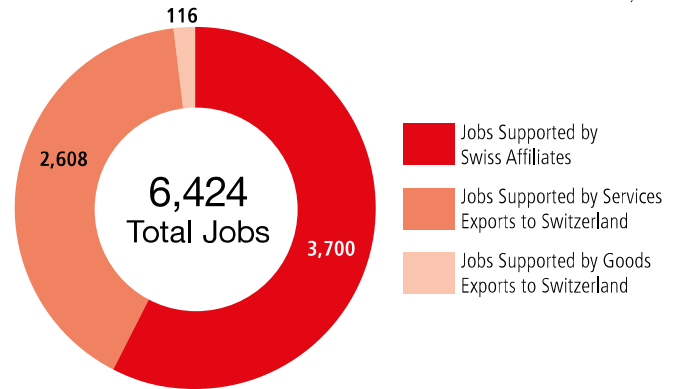

SWISS ECONOMIC IMPACT LOUISIANA

Employment Supported by Foreign Affiliates, 2016

Louisiana Residents of Swiss Descent 3,256

Top Goods Exports by Industry from Louisiana to Switzerland, 2018

Total Louisiana Goods Exports to Switzerland \$94 M

Top Goods Imports by Industry from Switzerland to Louisiana, 2018

Total Louisiana Goods Imports from Switzerland \$155 M

Swiss Companies Located in Louisiana

- | | | | | | | |
|-------------|------------------|---------------|-----------|-----------|----------------|-------------|
| Adecco | Franke | INEOS | MSC | SGS | Transocean | Vitol |
| Chubb (ACE) | gategroup | LafargeHolcim | Nestlé | Sulzer | UBS | Weatherford |
| Clariant | GESIPA Fasteners | Lindt | Panalpina | Swissport | Viking Cruises | Zurich |
| Dufry | Hoerbiger | Lonza | Schindler | Syngenta | | |