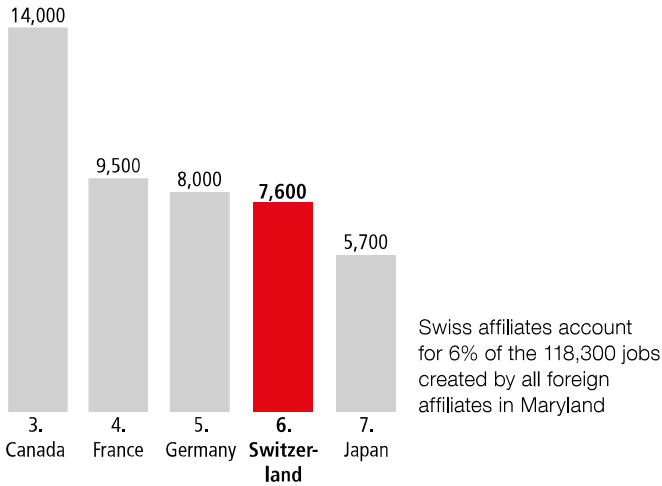

SWISS ECONOMIC IMPACT MARYLAND

Maryland Residents of Swiss Descent 13,142

Employment Supported by Foreign Affiliates, 2016

Top Goods Exports by Industry from Maryland to Switzerland, 2018

Total Maryland Goods Exports to Switzerland \$48 M

Top Goods Imports by Industry from Switzerland to Maryland, 2018

Total Maryland Goods Imports from Switzerland \$66 M

Swiss Companies Located in Maryland

- | | | | | | | |
|----------------------|-------------------|----------------|-----------|----------------|-----------------|------------|
| Albert Uster Imports | DK Contractors | Kuehne + Nagel | MSC | Phoenix Mecano | UBS | WorldAware |
| Biodenta | Dufry | LafargeHolcim | Nespresso | Schindler | World Duty Free | Zurich |
| Chubb (ACE) | Ferrum | Lindt | Nestlé | SGS | (Dufry) | |
| Credit Suisse | Hoffmann-La Roche | Lonza | Novartis | Syngenta | | |