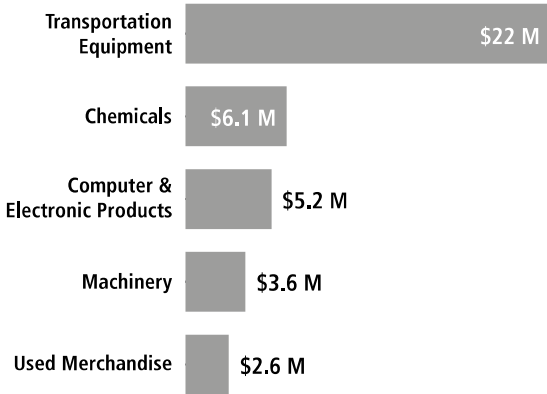

SWISS ECONOMIC IMPACT MARYLAND

Maryland Residents of Swiss Descent 13,142

Employment Supported by Foreign Affiliates, 2016

Top Goods Exports by Industry from Maryland to Switzerland, 2018

Total Maryland Goods Exports to Switzerland \$48 M

Top Goods Imports by Industry from Switzerland to Maryland, 2018

Total Maryland Goods Imports from Switzerland \$66 M

Swiss Companies Located in Maryland

- | | | | | | | |
|----------------------|-------------------|----------------|-----------|----------------|-----------------|------------|
| Albert Uster Imports | DK Contractors | Kuehne + Nagel | MSC | Phoenix Mecano | UBS | WorldAware |
| Biodenta | Dufry | LafargeHolcim | Nespresso | Schindler | World Duty Free | Zurich |
| Chubb (ACE) | Ferrum | Lindt | Nestlé | SGS | (Dufry) | |
| Credit Suisse | Hoffmann-La Roche | Lonza | Novartis | Syngenta | | |