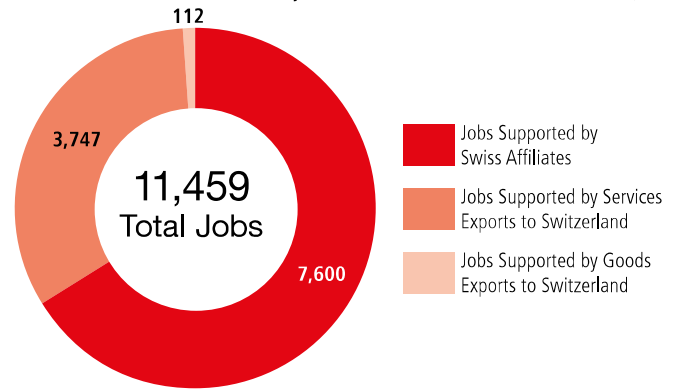

SWISS ECONOMIC IMPACT MARYLAND

Maryland Residents of Swiss Descent 13,142

Employment Supported by Foreign Affiliates, 2016

Top Goods Exports by Industry from Maryland to Switzerland, 2018

Total Maryland Goods Exports to Switzerland \$48 M

Top Goods Imports by Industry from Switzerland to Maryland, 2018

Total Maryland Goods Imports from Switzerland \$66 M

Swiss Companies Located in Maryland

- | | | | | | | |
|----------------------|-------------------|----------------|-----------|----------------|-----------------|------------|
| Albert Uster Imports | DK Contractors | Kuehne + Nagel | MSC | Phoenix Mecano | UBS | WorldAware |
| Biodenta | Dufry | LafargeHolcim | Nespresso | Schindler | World Duty Free | Zurich |
| Chubb (ACE) | Ferrum | Lindt | Nestlé | SGS | (Dufry) | |
| Credit Suisse | Hoffmann-La Roche | Lonza | Novartis | Syngenta | | |