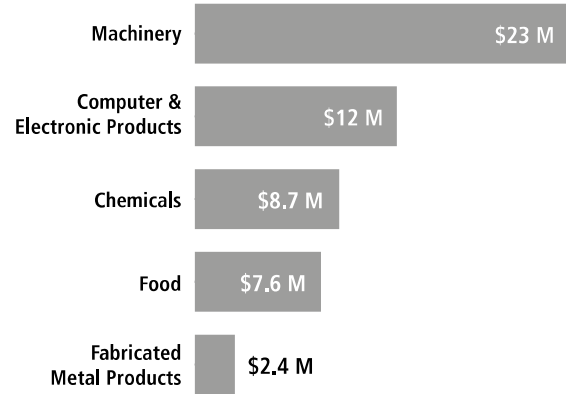

SWISS ECONOMIC IMPACT MARYLAND

Maryland Residents of Swiss Descent 13,142

Employment Supported by Foreign Affiliates, 2016

Top Goods Exports by Industry from Maryland to Switzerland, 2018

Total Maryland Goods Exports to Switzerland \$48 M

Top Goods Imports by Industry from Switzerland to Maryland, 2018

Total Maryland Goods Imports from Switzerland \$66 M

Swiss Companies Located in Maryland

- | | | | | | | |
|----------------------|-------------------|----------------|-----------|----------------|-----------------|------------|
| Albert Uster Imports | DK Contractors | Kuehne + Nagel | MSC | Phoenix Mecano | UBS | WorldAware |
| Biodenta | Dufry | LafargeHolcim | Nespresso | Schindler | World Duty Free | Zurich |
| Chubb (ACE) | Ferrum | Lindt | Nestlé | SGS | (Dufry) | |
| Credit Suisse | Hoffmann-La Roche | Lonza | Novartis | Syngenta | | |