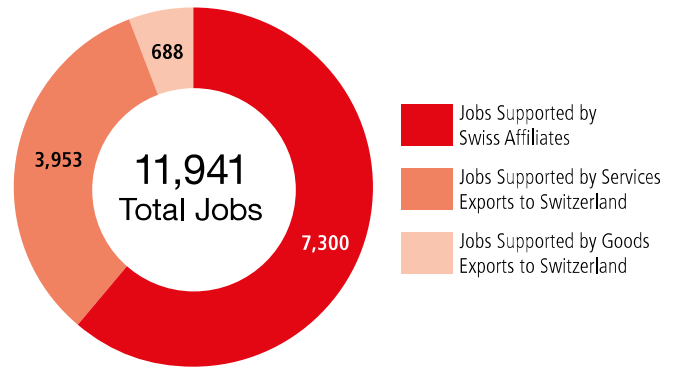

# SWISS ECONOMIC IMPACT MINNESOTA

Minnesota Residents of Swiss Descent 20,531

## Employment Supported by Foreign Affiliates, 2016