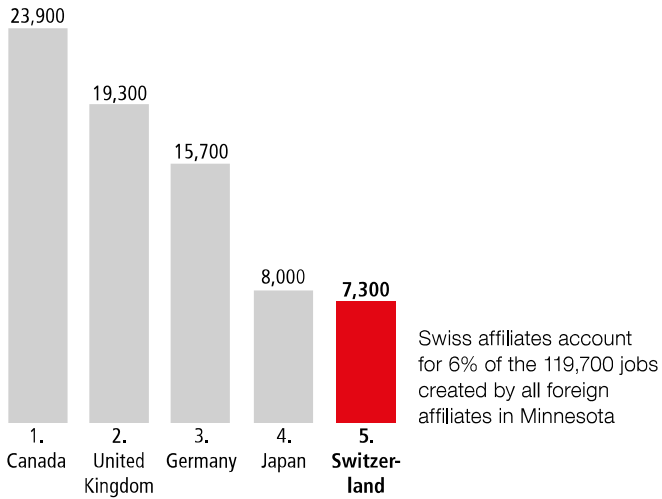

# SWISS ECONOMIC IMPACT MINNESOTA

Minnesota Residents of Swiss Descent 20,531

## Employment Supported by Foreign Affiliates, 2016