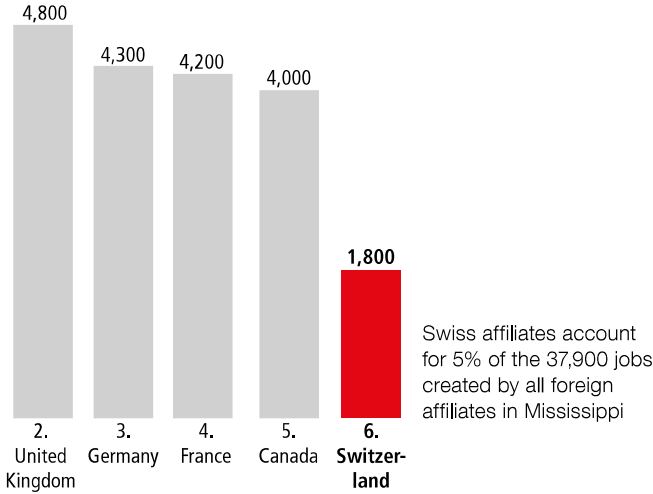

SWISS ECONOMIC IMPACT ON MISSISSIPPI

Employment Supported by Foreign Affiliates, 2016

Top Goods Exports by Industry from Mississippi to Switzerland, 2018

Total Mississippi Goods Exports to Switzerland \$4.8 M