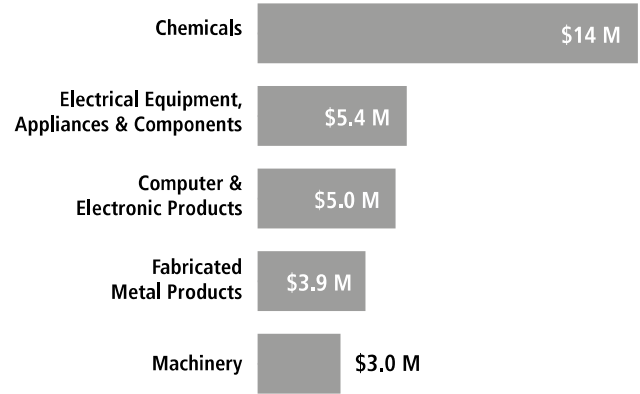

Top Goods Imports by Industry from Switzerland to Mississippi, 2018

Total Mississippi Goods Imports from Switzerland $135 M

Swiss Companies Located in Mississippi

ABB   Kuehne + Nagel   Nestlé   Schindler   UBS   Wey Valve (Sistag)   Zurich
Dufry   LafargeHolcim   Phoenix Mecano   Syngenta