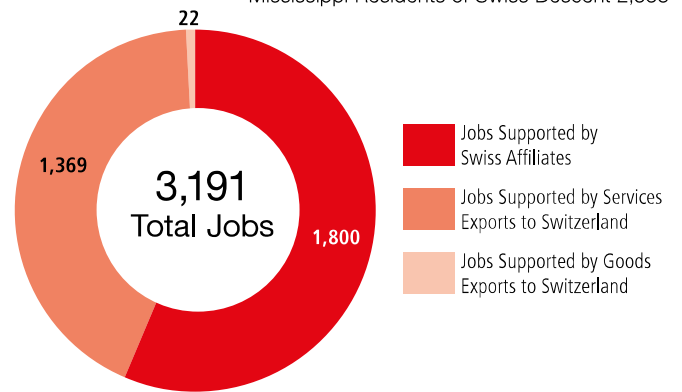

SWISS ECONOMIC IMPACT ON MISSISSIPPI

Employment Supported by Foreign Affiliates, 2016

Top Goods Exports by Industry from Mississippi to Switzerland, 2018

Total Mississippi Goods Exports to Switzerland \$4.8 M