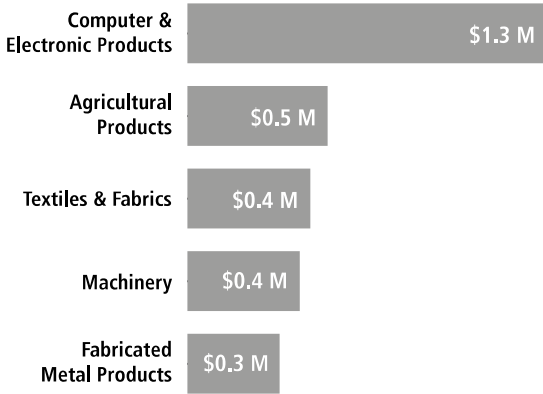

SWISS ECONOMIC IMPACT ON MISSISSIPPI

Employment Supported by Foreign Affiliates, 2016

Top Goods Exports by Industry from Mississippi to Switzerland, 2018

Total Mississippi Goods Exports to Switzerland \$4.8 M