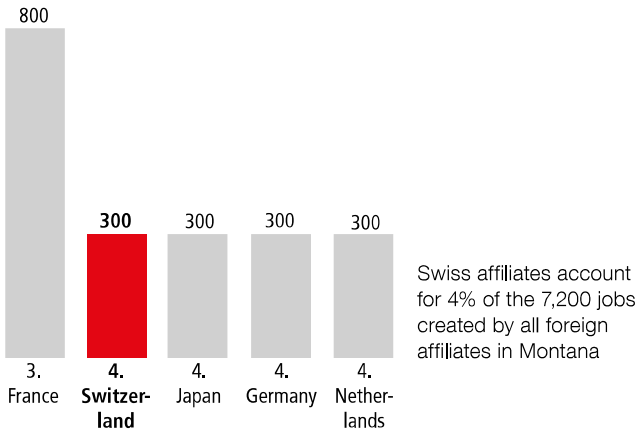

SWISS ECONOMIC IMPACT MONTANA

Montana Residents of Swiss Descent 5,741

Employment Supported by Foreign Affiliates, 2016

Top Goods Exports by Industry from Montana to Switzerland, 2018

Total Montana Goods Exports to Switzerland \$3.2 M