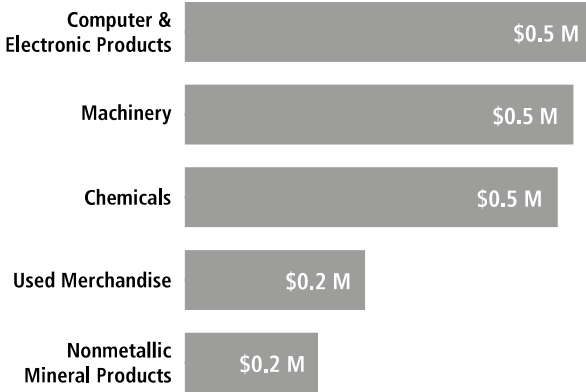

SWISS ECONOMIC IMPACT MONTANA

Montana Residents of Swiss Descent 5,741

Employment Supported by Foreign Affiliates, 2016

Top Goods Exports by Industry from Montana to Switzerland, 2018

Total Montana Goods Exports to Switzerland \$3.2 M

Top Goods Imports by Industry from Switzerland to Montana, 2018

Total Montana Goods Imports from Switzerland \$3.7 M

Swiss Companies Located in Montana

Chubb (ACE) Oerlikon SGS Syngenta UBS Zurich