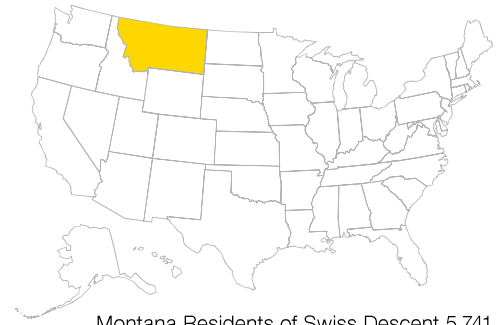

SWISS ECONOMIC IMPACT MONTANA

Montana Residents of Swiss Descent 5,741

Employment Supported by Foreign Affiliates, 2016

Top Goods Exports by Industry from Montana to Switzerland, 2018

Total Montana Goods Exports to Switzerland \$3.2 M

Top Goods Imports by Industry from Switzerland to Montana, 2018

Total Montana Goods Imports from Switzerland \$3.7 M

Swiss Companies Located in Montana

Chubb (ACE) Oerlikon SGS Syngenta UBS Zurich