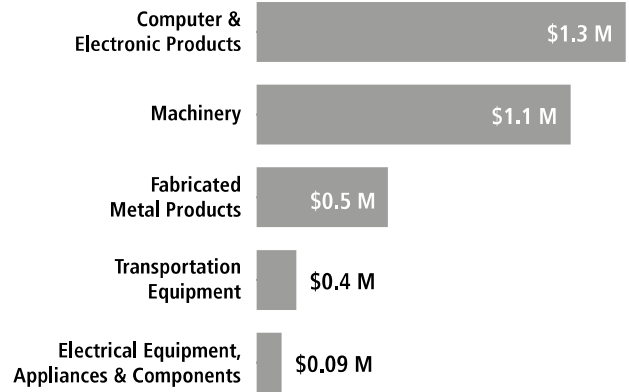

Top Goods Imports by Industry from Switzerland to Montana, 2018

Total Montana Goods Imports from Switzerland $3.7 M

Swiss Companies Located in Montana

Chubb (ACE)   Oerlikon   SGS   Syngenta   UBS   Zurich