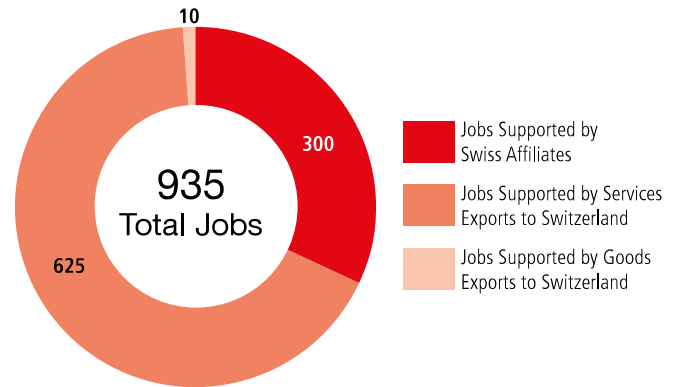

SWISS ECONOMIC IMPACT MONTANA

Montana Residents of Swiss Descent 5,741

Employment Supported by Foreign Affiliates, 2016

Top Goods Exports by Industry from Montana to Switzerland, 2018

Total Montana Goods Exports to Switzerland \$3.2 M