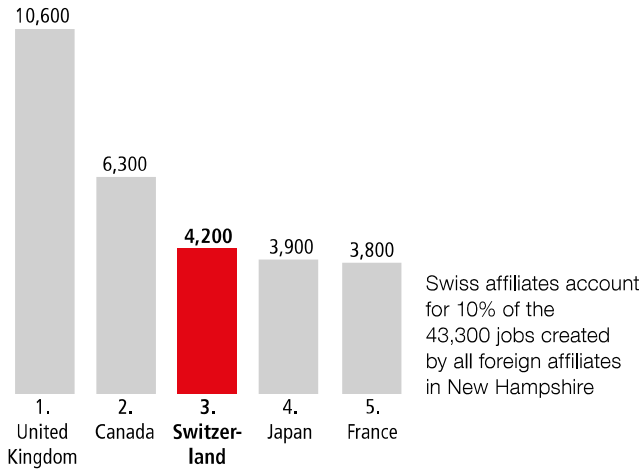

SWISS ECONOMIC IMPACT NEW HAMPSHIRE

Employment Supported by Foreign Affiliates, 2016

New Hampshire Residents of Swiss Descent 2,651

Top Goods Exports by Industry from New Hampshire to Switzerland, 2018

Total New Hampshire Goods Exports to Switzerland \$21 M

Top Goods Imports by Industry from Switzerland to New Hampshire, 2018

Total New Hampshire Goods Imports from Switzerland \$139 M

Swiss Companies Located in New Hampshire

- | | | | | | | |
|-------------|---------------|------------------|----------|----------|-----------|---------|
| Chubb (ACE) | LafargeHolcim | Lonza | Sulzer | Syngenta | Unisensor | Zehnder |
| Dufry | LEM | Safran Vectronix | Swiss Re | UBS | Vectronix | Zurich |
| Ionbond | Lindt | Schleuniger | | | | |