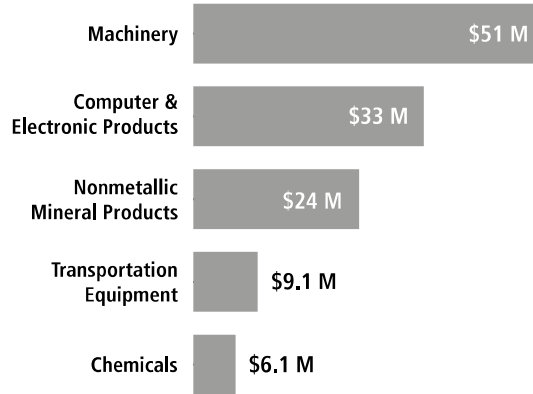

Top Goods Imports by Industry from Switzerland to New Hampshire, 2018

Total New Hampshire Goods Imports from Switzerland \$139 M

Swiss Companies Located in New Hampshire

- | | | | | | | |
|-------------|---------------|------------------|----------|----------|-----------|---------|
| Chubb (ACE) | LafargeHolcim | Lonza | Sulzer | Syngenta | Unisensor | Zehnder |
| Dufry | LEM | Safran Vectronix | Swiss Re | UBS | Vectronix | Zurich |
| Ionbond | Lindt | Schleuniger | | | | |