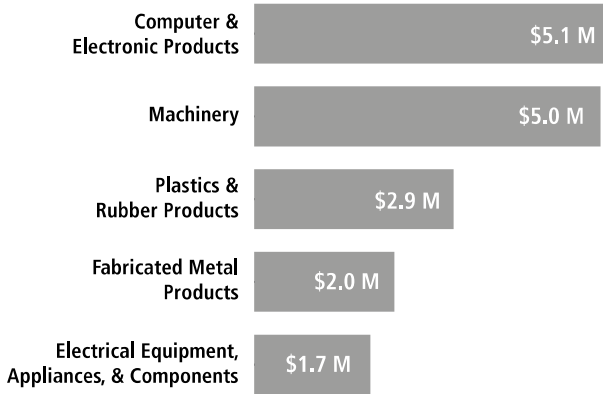

Top Goods Imports by Industry from Switzerland to New Hampshire, 2018

Total New Hampshire Goods Imports from Switzerland \$139 M

Swiss Companies Located in New Hampshire

- | | | | | | | |
|-------------|---------------|------------------|----------|----------|-----------|---------|
| Chubb (ACE) | LafargeHolcim | Lonza | Sulzer | Syngenta | Unisensor | Zehnder |
| Dufry | LEM | Safran Vectronix | Swiss Re | UBS | Vectronix | Zurich |
| Ionbond | Lindt | Schleuniger | | | | |