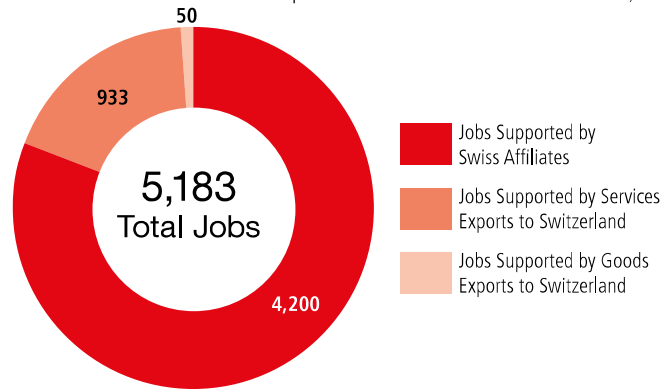

SWISS ECONOMIC IMPACT NEW HAMPSHIRE

Employment Supported by Foreign Affiliates, 2016

New Hampshire Residents of Swiss Descent 2,651

Top Goods Exports by Industry from New Hampshire to Switzerland, 2018

Total New Hampshire Goods Exports to Switzerland \$21 M

Top Goods Imports by Industry from Switzerland to New Hampshire, 2018

Total New Hampshire Goods Imports from Switzerland \$139 M

Swiss Companies Located in New Hampshire

- | | | | | | | |
|-------------|---------------|------------------|----------|----------|-----------|---------|
| Chubb (ACE) | LafargeHolcim | Lonza | Sulzer | Syngenta | Unisensor | Zehnder |
| Dufry | LEM | Safran Vectronix | Swiss Re | UBS | Vectronix | Zurich |
| Ionbond | Lindt | Schleuniger | | | | |