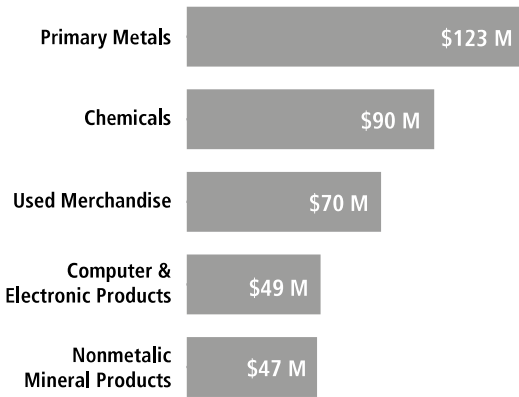

SWISS ECONOMIC IMPACT NEW JERSEY

New Jersey Residents of Swiss Descent 15,895

Employment Supported by Foreign Affiliates, 2016

Top Goods Exports by Industry from New Jersey to Switzerland, 2018

Total New Jersey Goods Exports to Switzerland \$444 M

Top Goods Imports by Industry from Switzerland to New Jersey, 2018

Total New Jersey Goods Imports from Switzerland \$6.1 B

Swiss Companies Located in New Jersey

ABB	Credit Suisse	Hallmark Aviation Services	Ionbond	Panalpina	SGS	Syngenta
Actelion	Datacolor	Hasselblad Bron	Jet Aviation	Perlen Converting	Siegfried	TAG Heuer
Pharmaceuticals	Datwyler Pharma	Helsinn	Kuehne + Nagel	Polytype	Sika	Transcontainer
ARYZTA	Packaging	Therapeutics	LafargeHolcim	Ricola USA	Solvias	Transport
Asendia	DKSH	Hoerbiger	Lindt	Rondo	Sulzer	UBS
Barry Callebaut	Dufry	Hoffmann-La Roche	Nagra	Schaffner EMC	Swatch	Zurich
Bobst	Ferring	Huber + Suhner	Nespresso	Schindler	Swissport	
Bruderer	Firmenich	Hudson Group	Nestlé	Schmolz + Bickenbach	Swissray	
CAPSUGEL (Lonza)	gategroup	(Dufry)	Novartis		International	
Chubb (ACE)	Givaudan					