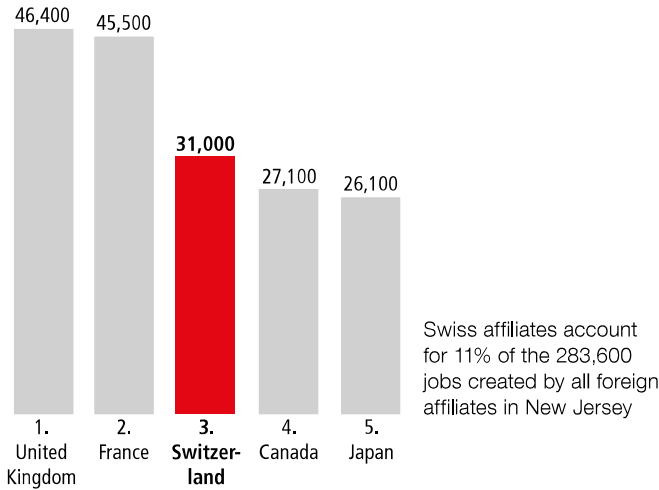

SWISS ECONOMIC IMPACT NEW JERSEY

New Jersey Residents of Swiss Descent 15,895

Employment Supported by Foreign Affiliates, 2016

Top Goods Exports by Industry from New Jersey to Switzerland, 2018

Total New Jersey Goods Exports to Switzerland \$444 M