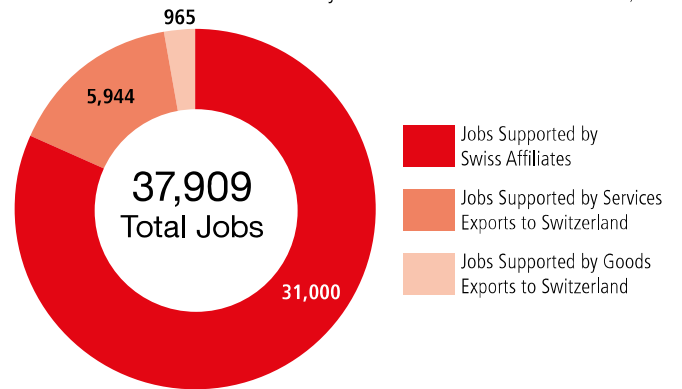

SWISS ECONOMIC IMPACT NEW JERSEY

New Jersey Residents of Swiss Descent 15,895

Employment Supported by Foreign Affiliates, 2016

Top Goods Exports by Industry from New Jersey to Switzerland, 2018

Total New Jersey Goods Exports to Switzerland \$444 M

Top Goods Imports by Industry from Switzerland to New Jersey, 2018

Total New Jersey Goods Imports from Switzerland \$6.1 B

Swiss Companies Located in New Jersey

ABB	Credit Suisse	Hallmark Aviation Services	Ionbond	Panalpina	SGS	Syngenta
Actelion	Datacolor	Hasselblad Bron	Jet Aviation	Perlen Converting	Siegfried	TAG Heuer
Pharmaceuticals	Datwyler Pharma	Helsinn	Kuehne + Nagel	Polytype	Sika	Transcontainer
ARYZTA	Packaging	Therapeutics	LafargeHolcim	Ricola USA	Solvias	Transport
Asendia	DKSH	Hoerbiger	Lindt	Rondo	Sulzer	UBS
Barry Callebaut	Dufry	Hoffmann-La Roche	Nagra	Schaffner EMC	Swatch	Zurich
Bobst	Ferring	Huber + Suhner	Nespresso	Schindler	Swissport	
Bruderer	Firmenich	Hudson Group	Nestlé	Schmolz + Bickenbach	Swissray	
CAPSUGEL (Lonza)	gategroup	(Dufry)	Novartis		International	
Chubb (ACE)	Givaudan					