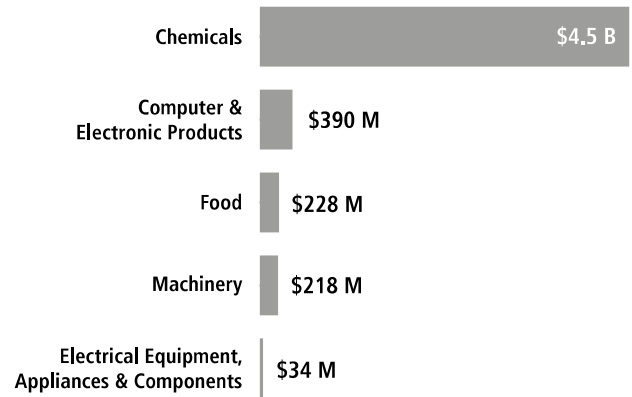

SWISS ECONOMIC IMPACT NEW JERSEY

New Jersey Residents of Swiss Descent 15,895

Employment Supported by Foreign Affiliates, 2016

Top Goods Exports by Industry from New Jersey to Switzerland, 2018

Total New Jersey Goods Exports to Switzerland \$444 M

Top Goods Imports by Industry from Switzerland to New Jersey, 2018

Total New Jersey Goods Imports from Switzerland \$6.1 B

Swiss Companies Located in New Jersey

ABB	Credit Suisse	Hallmark Aviation Services	Ionbond	Panalpina	SGS	Syngenta
Actelion	Datacolor	Hasselblad Bron	Jet Aviation	Perlen Converting	Siegfried	TAG Heuer
Pharmaceuticals	Datwyler Pharma	Helsinn	Kuehne + Nagel	Polytype	Sika	Transcontainer
ARYZTA	Packaging	Therapeutics	LafargeHolcim	Ricola USA	Solvias	Transport
Asendia	DKSH	Hoerbiger	Lindt	Rondo	Sulzer	UBS
Barry Callebaut	Dufry	Hoffmann-La Roche	Nagra	Schaffner EMC	Swatch	Zurich
Bobst	Ferring	Huber + Suhner	Nespresso	Schindler	Swissport	
Bruderer	Firmenich	Hudson Group	Nestlé	Schmolz + Bickenbach	Swissray	
CAPSUGEL (Lonza)	gategroup	(Dufry)	Novartis		International	
Chubb (ACE)	Givaudan					