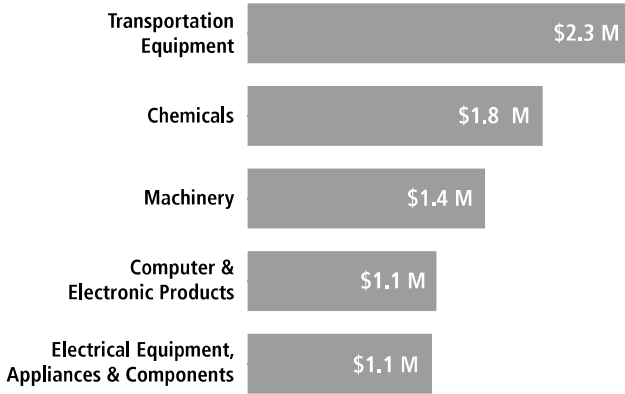

SWISS ECONOMIC IMPACT OKLAHOMA

Oklahoma Residents of Swiss Descent 6,245

Employment Supported by Foreign Affiliates, 2016

Top Goods Exports by Industry from Oklahoma to Switzerland, 2018

Total Oklahoma Goods Exports to Switzerland \$9.2 M

Top Goods Imports by Industry from Switzerland to Oklahoma, 2018

Total Oklahoma Goods Imports from Switzerland \$38 M

Swiss Companies Located in Oklahoma

- | | | | | | | |
|-----------------|----------------|---------------|-----------------|-----------|-----------|-------------|
| ABB | Chubb (ACE) | LafargeHolcim | Panalpina | Schindler | Swissport | Weatherford |
| ACRON | Georg Fischer | Nestlé | Russell Stover | SGS | Syngenta | Zurich |
| Andreae Filters | Hoerbiger | Oerlikon | Candies (Lindt) | Sulzer | UBS | |
| Bernina | Kuehne + Nagel | | | | | |