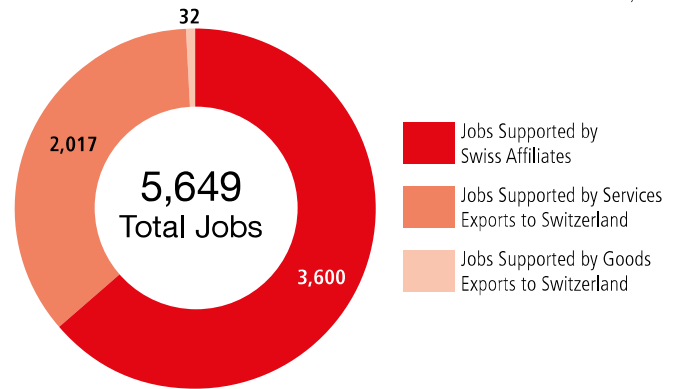

SWISS ECONOMIC IMPACT OKLAHOMA

Oklahoma Residents of Swiss Descent 6,245

Employment Supported by Foreign Affiliates, 2016

Top Goods Exports by Industry from Oklahoma to Switzerland, 2018

Total Oklahoma Goods Exports to Switzerland \$9.2 M

Top Goods Imports by Industry from Switzerland to Oklahoma, 2018

Total Oklahoma Goods Imports from Switzerland \$38 M

Swiss Companies Located in Oklahoma

- | | | | | | | |
|-----------------|----------------|---------------|-----------------|-----------|-----------|-------------|
| ABB | Chubb (ACE) | LafargeHolcim | Panalpina | Schindler | Swissport | Weatherford |
| ACRON | Georg Fischer | Nestlé | Russell Stover | SGS | Syngenta | Zurich |
| Andreae Filters | Hoerbiger | Oerlikon | Candies (Lindt) | Sulzer | UBS | |
| Bernina | Kuehne + Nagel | | | | | |