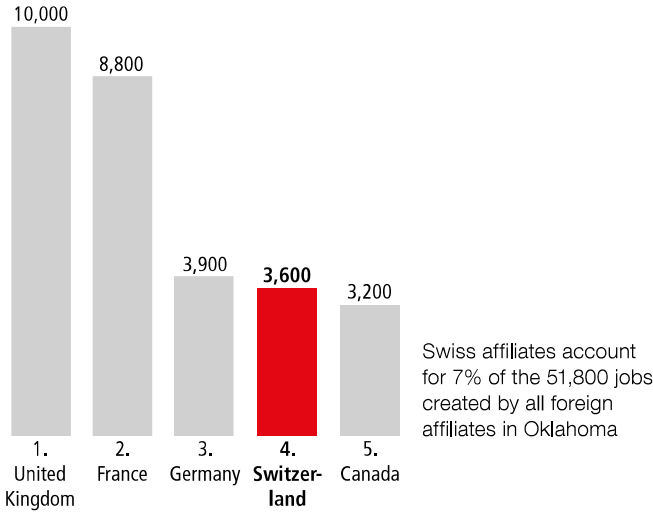

SWISS ECONOMIC IMPACT OKLAHOMA

Oklahoma Residents of Swiss Descent 6,245

Employment Supported by Foreign Affiliates, 2016

Top Goods Exports by Industry from Oklahoma to Switzerland, 2018

Total Oklahoma Goods Exports to Switzerland \$9.2 M

Top Goods Imports by Industry from Switzerland to Oklahoma, 2018

Total Oklahoma Goods Imports from Switzerland \$38 M

Swiss Companies Located in Oklahoma

- | | | | | | | |
|-----------------|----------------|---------------|-----------------|-----------|-----------|-------------|
| ABB | Chubb (ACE) | LafargeHolcim | Panalpina | Schindler | Swissport | Weatherford |
| ACRON | Georg Fischer | Nestlé | Russell Stover | SGS | Syngenta | Zurich |
| Andreae Filters | Hoerbiger | Oerlikon | Candies (Lindt) | Sulzer | UBS | |
| Bernina | Kuehne + Nagel | | | | | |