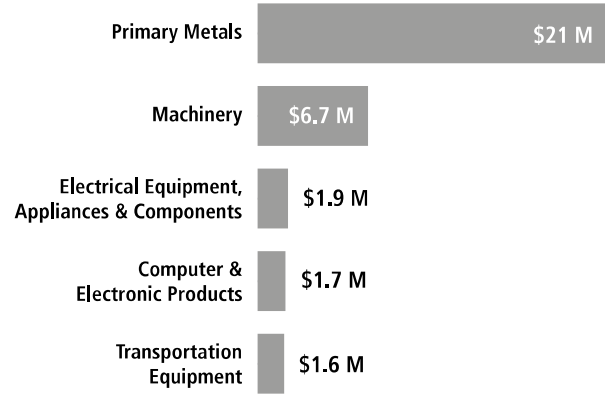

SWISS ECONOMIC IMPACT OKLAHOMA

Oklahoma Residents of Swiss Descent 6,245

Employment Supported by Foreign Affiliates, 2016

Top Goods Exports by Industry from Oklahoma to Switzerland, 2018

Total Oklahoma Goods Exports to Switzerland \$9.2 M

Top Goods Imports by Industry from Switzerland to Oklahoma, 2018

Total Oklahoma Goods Imports from Switzerland \$38 M

Swiss Companies Located in Oklahoma

- | | | | | | | |
|-----------------|----------------|---------------|-----------------|-----------|-----------|-------------|
| ABB | Chubb (ACE) | LafargeHolcim | Panalpina | Schindler | Swissport | Weatherford |
| ACRON | Georg Fischer | Nestlé | Russell Stover | SGS | Syngenta | Zurich |
| Andreae Filters | Hoerbiger | Oerlikon | Candies (Lindt) | Sulzer | UBS | |
| Bernina | Kuehne + Nagel | | | | | |