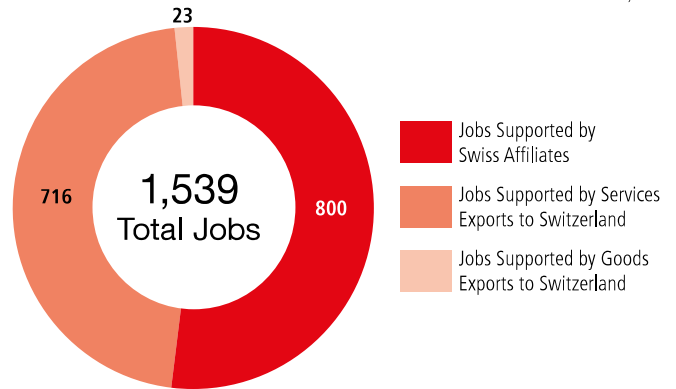

SWISS ECONOMIC IMPACT RHODE ISLAND

Employment Supported by Foreign Affiliates, 2016

Top Goods Exports by Industry from Rhode Island to Switzerland, 2018

Total Rhode Island Goods Exports to Switzerland = \$5.3 M