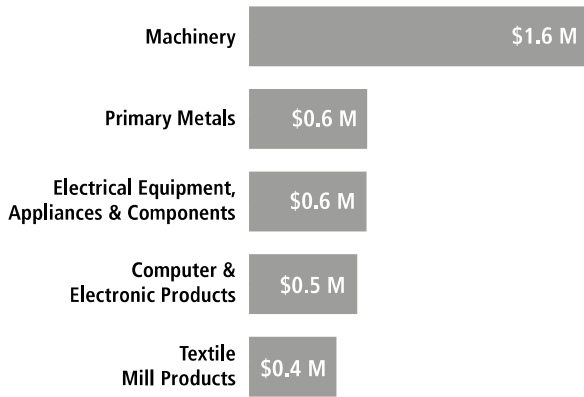

Top Goods Imports by Industry from Switzerland to Rhode Island, 2018

Total Rhode Island Goods Imports from Switzerland \$37 M

Swiss Companies Located in Rhode Island

Bernina Gurit LafargeHolcim Leister Technologies Optrel Schindler UBS Zurich