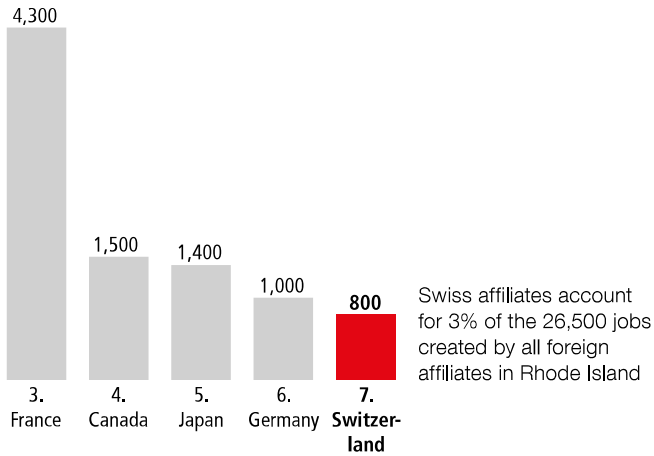

SWISS ECONOMIC IMPACT RHODE ISLAND

Employment Supported by Foreign Affiliates, 2016

Top Goods Exports by Industry from Rhode Island to Switzerland, 2018

Total Rhode Island Goods Exports to Switzerland = \$5.3 M

Top Goods Imports by Industry from Switzerland to Rhode Island, 2018

Total Rhode Island Goods Imports from Switzerland \$37 M

Swiss Companies Located in Rhode Island

Bernina Gurit LafargeHolcim Leister Technologies Optrel Schindler UBS Zurich