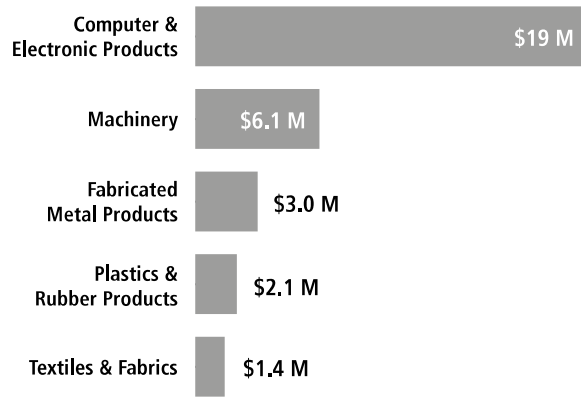

Top Goods Imports by Industry from Switzerland to Rhode Island, 2018

Total Rhode Island Goods Imports from Switzerland \$37 M

Swiss Companies Located in Rhode Island

Bernina Gurit LafargeHolcim Leister Technologies Optrel Schindler UBS Zurich