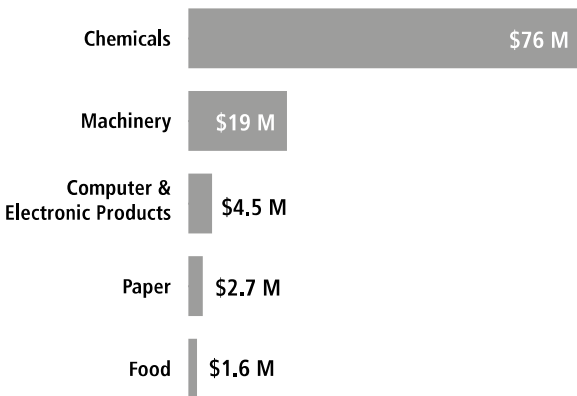

SWISS ECONOMIC IMPACT SOUTH CAROLINA

Employment Supported by Foreign Affiliates, 2016

Top Goods Exports by Industry from South Carolina to Switzerland, 2018

Total South Carolina Goods Exports to Switzerland \$109 M

Top Goods Imports by Industry from Switzerland to South Carolina, 2018

Total South Carolina Goods Imports from Switzerland \$262 M

Swiss Companies Located in South Carolina

ABB	CAPSUGEL (Lonza)	Hoffmann-La Roche	Oerlikon	Sanitized	Stäubli	Syngenta
Aerolite	Chubb (ACE)	Ionbond	Panalpina	Schindler	Sukano Polymers	TE Connectivity
American	Dufry	Kuehne + Nagel	Rieter	Schmolz + Bickenbach	Sulzer	UBS
Lamprecht	EMS-Chemie	LafargeHolcim	Russell Stover	Sika	Swiss Krono	Zurich
Transport	Foampartner	MSC	Candies (Lindt)		SYMTECH	
Autoneum	Graf Metallic (Rieter)	Nestlé				