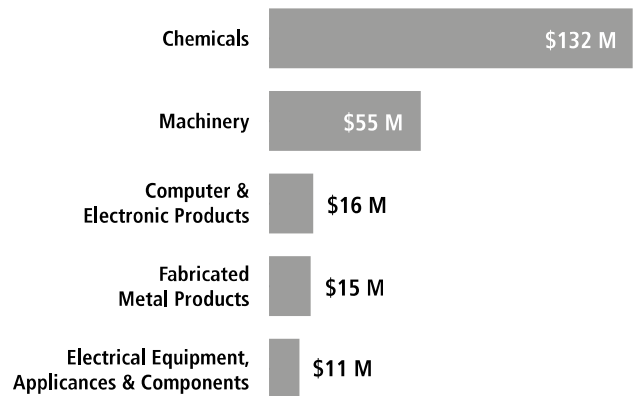

SWISS ECONOMIC IMPACT SOUTH CAROLINA

Employment Supported by Foreign Affiliates, 2016

Top Goods Exports by Industry from South Carolina to Switzerland, 2018

Total South Carolina Goods Exports to Switzerland \$109 M

Top Goods Imports by Industry from Switzerland to South Carolina, 2018

Total South Carolina Goods Imports from Switzerland \$262 M

Swiss Companies Located in South Carolina

ABB	CAPSUGEL (Lonza)	Hoffmann-La Roche	Oerlikon	Sanitized	Stäubli	Syngenta
Aerolite	Chubb (ACE)	Ionbond	Panalpina	Schindler	Sukano Polymers	TE Connectivity
American	Dufry	Kuehne + Nagel	Rieter	Schmolz + Bickenbach	Sulzer	UBS
Lamprecht	EMS-Chemie	LafargeHolcim	Russell Stover	Sika	Swiss Krono	Zurich
Transport	Foampartner	MSC	Candies (Lindt)		SYMTECH	
Autoneum	Graf Metallic (Rieter)	Nestlé				