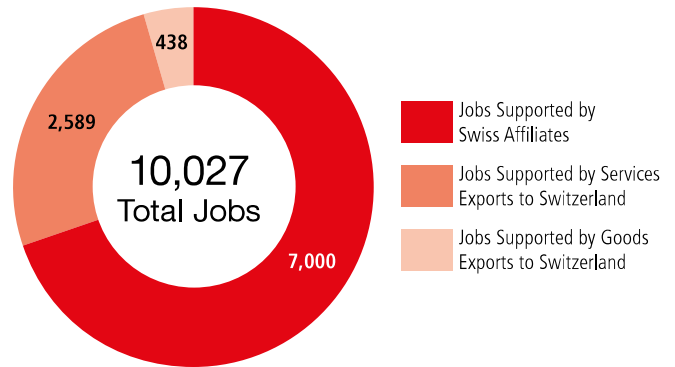

SWISS ECONOMIC IMPACT SOUTH CAROLINA

Employment Supported by Foreign Affiliates, 2016

Top Goods Exports by Industry from South Carolina to Switzerland, 2018

Total South Carolina Goods Exports to Switzerland \$109 M

Top Goods Imports by Industry from Switzerland to South Carolina, 2018

Total South Carolina Goods Imports from Switzerland \$262 M

Swiss Companies Located in South Carolina

ABB	CAPSUGEL (Lonza)	Hoffmann-La Roche	Oerlikon	Sanitized	Stäubli	Syngenta
Aerolite	Chubb (ACE)	Ionbond	Panalpina	Schindler	Sukano Polymers	TE Connectivity
American	Dufry	Kuehne + Nagel	Rieter	Schmolz + Bickenbach	Sulzer	UBS
Lamprecht	EMS-Chemie	LafargeHolcim	Russell Stover	Sika	Swiss Krono	Zurich
Transport	Foampartner	MSC	Candies (Lindt)		SYMTECH	
Autoneum	Graf Metallic (Rieter)	Nestlé				