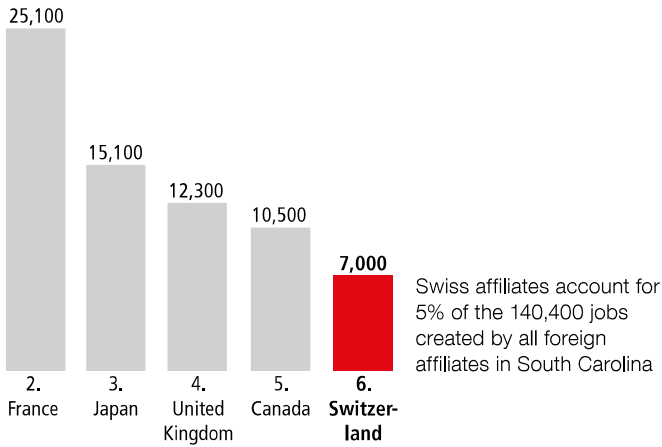

SWISS ECONOMIC IMPACT SOUTH CAROLINA

Employment Supported by Foreign Affiliates, 2016

Top Goods Exports by Industry from South Carolina to Switzerland, 2018

Total South Carolina Goods Exports to Switzerland \$109 M

Top Goods Imports by Industry from Switzerland to South Carolina, 2018

Total South Carolina Goods Imports from Switzerland \$262 M

Swiss Companies Located in South Carolina

ABB	CAPSUGEL (Lonza)	Hoffmann-La Roche	Oerlikon	Sanitized	Stäubli	Syngenta
Aerolite	Chubb (ACE)	Ionbond	Panalpina	Schindler	Sukano Polymers	TE Connectivity
American	Dufry	Kuehne + Nagel	Rieter	Schmolz + Bickenbach	Sulzer	UBS
Lamprecht	EMS-Chemie	LafargeHolcim	Russell Stover	Sika	Swiss Krono	Zurich
Transport	Foampartner	MSC	Candies (Lindt)		SYMTECH	
Autoneum	Graf Metallic (Rieter)	Nestlé				