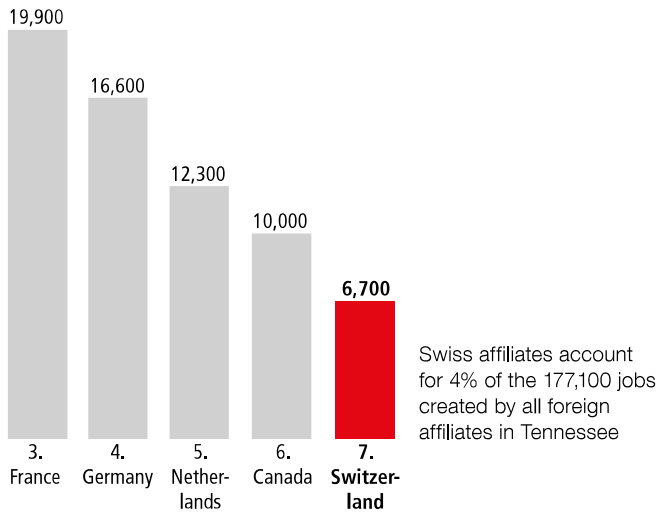

SWISS ECONOMIC IMPACT TENNESSEE

Tennessee Residents of Swiss Descent 11,391

Employment Supported by Foreign Affiliates, 2016

Top Goods Exports by Industry from Tennessee to Switzerland, 2018

Total Tennessee Goods Exports to Switzerland \$221 M

Top Goods by Industry from Switzerland to Tennessee, 2018

Total Tennessee Goods Imports from Switzerland \$980 M

Swiss Companies Located in Tennessee

ABB	Feintool	LafargeHolcim	Omya	SGS	Sulzer	UBS
Bossard	FoamPartner	Lonza	Panalpina	Sika	Swissport	Uster Technologies
Chubb (ACE)	Franke	Medacta	Russell Stover	Sontara (Jacob Holm & Sons)	Syngenta	Zurich
Dufry	gategroup	Nestlé	Candies (Lindt)		TE Connectivity	
FAES	Kuehne + Nagel	Oerlikon	Schindler			