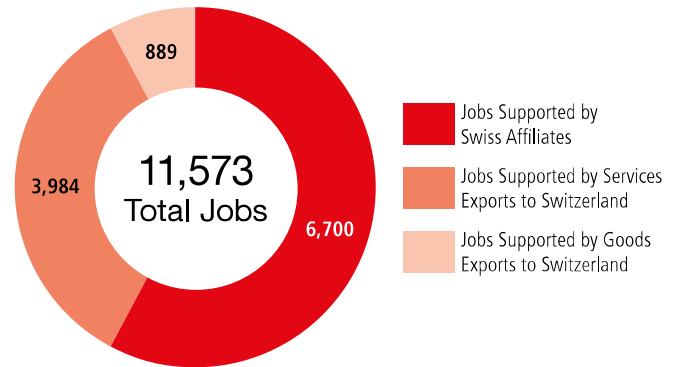

SWISS ECONOMIC IMPACT TENNESSEE

Tennessee Residents of Swiss Descent 11,391

Employment Supported by Foreign Affiliates, 2016

Top Goods Exports by Industry from Tennessee to Switzerland, 2018

Total Tennessee Goods Exports to Switzerland \$221 M

Top Goods by Industry from Switzerland to Tennessee, 2018

Total Tennessee Goods Imports from Switzerland \$980 M

Swiss Companies Located in Tennessee

ABB	Feintool	LafargeHolcim	Omya	SGS	Sulzer	UBS
Bossard	FoamPartner	Lonza	Panalpina	Sika	Swissport	Uster Technologies
Chubb (ACE)	Franke	Medacta	Russell Stover	Sontara (Jacob Holm & Sons)	Syngenta	Zurich
Dufry	gategroup	Nestlé	Candies (Lindt)		TE Connectivity	
FAES	Kuehne + Nagel	Oerlikon	Schindler			