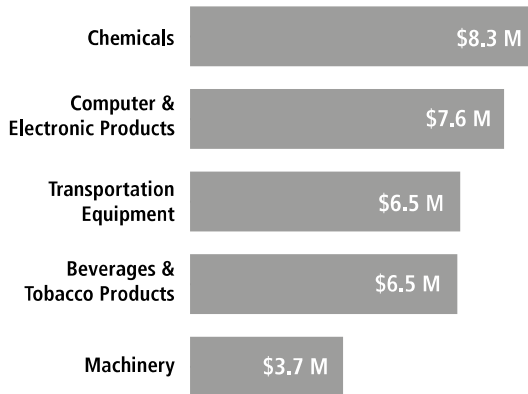

SWISS ECONOMIC IMPACT TENNESSEE

Tennessee Residents of Swiss Descent 11,391

Employment Supported by Foreign Affiliates, 2016

Top Goods Exports by Industry from Tennessee to Switzerland, 2018

Total Tennessee Goods Exports to Switzerland \$221 M

Top Goods by Industry from Switzerland to Tennessee, 2018

Total Tennessee Goods Imports from Switzerland \$980 M

Swiss Companies Located in Tennessee

ABB	Feintool	LafargeHolcim	Omya	SGS	Sulzer	UBS
Bossard	FoamPartner	Lonza	Panalpina	Sika	Swissport	Uster Technologies
Chubb (ACE)	Franke	Medacta	Russell Stover	Sontara (Jacob Holm & Sons)	Syngenta	Zurich
Dufry	gategroup	Nestlé	Candies (Lindt)		TE Connectivity	
FAES	Kuehne + Nagel	Oerlikon	Schindler			