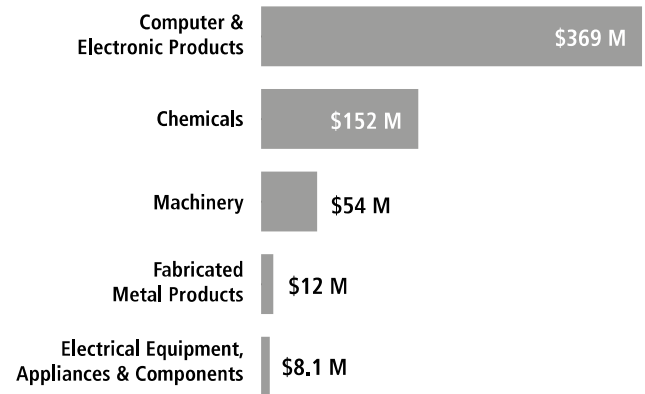

SWISS ECONOMIC IMPACT TENNESSEE

Tennessee Residents of Swiss Descent 11,391

Employment Supported by Foreign Affiliates, 2016

Top Goods Exports by Industry from Tennessee to Switzerland, 2018

Total Tennessee Goods Exports to Switzerland \$221 M

Top Goods by Industry from Switzerland to Tennessee, 2018

Total Tennessee Goods Imports from Switzerland \$980 M

Swiss Companies Located in Tennessee

ABB	Feintool	LafargeHolcim	Omya	SGS	Sulzer	UBS
Bossard	FoamPartner	Lonza	Panalpina	Sika	Swissport	Uster Technologies
Chubb (ACE)	Franke	Medacta	Russell Stover	Sontara (Jacob Holm & Sons)	Syngenta	Zurich
Dufry	gategroup	Nestlé	Candies (Lindt)		TE Connectivity	
FAES	Kuehne + Nagel	Oerlikon	Schindler			