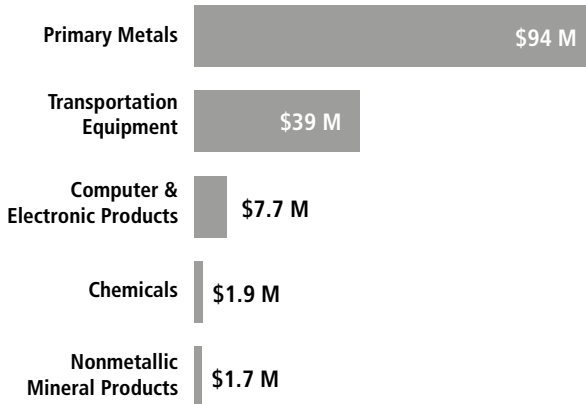

SWISS ECONOMIC IMPACT UTAH

Utah Residents of Swiss Descent 36,485

Employment Supported by Foreign Affiliates, 2016

Top Goods Exports by Industry from Utah to Switzerland, 2018

Total Utah Goods Exports to Switzerland \$165 M

Top Goods Imports by Industry from Switzerland to Utah, 2018

Total Utah Goods Imports from Switzerland \$103 M

Swiss Companies Located in Utah

Dufry LafargeHolcim Schindler Stadler Sulzer UBS Zurich
 Kuehne + Nagel Nestlé SGS Stat Peel