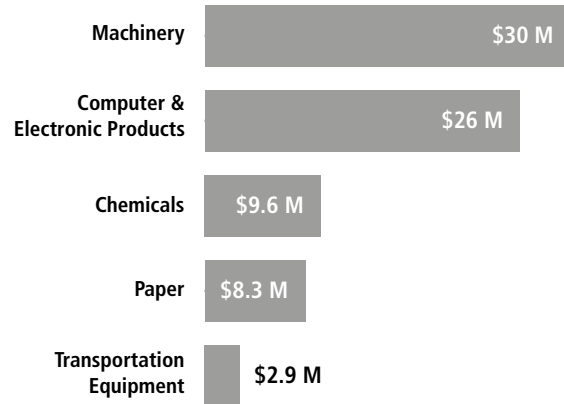

SWISS ECONOMIC IMPACT UTAH

Utah Residents of Swiss Descent 36,485

Employment Supported by Foreign Affiliates, 2016

Top Goods Exports by Industry from Utah to Switzerland, 2018

Total Utah Goods Exports to Switzerland \$165 M

Top Goods Imports by Industry from Switzerland to Utah, 2018

Total Utah Goods Imports from Switzerland \$103 M

Swiss Companies Located in Utah

Dufry LafargeHolcim Schindler Stadler Sulzer UBS Zurich
 Kuehne + Nagel Nestlé SGS Stat Peel