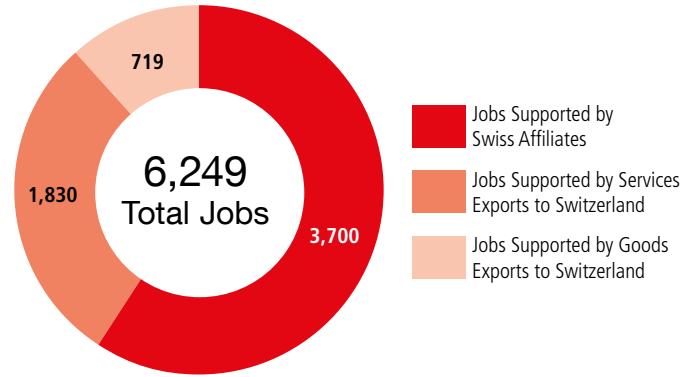

SWISS ECONOMIC IMPACT UTAH

Utah Residents of Swiss Descent 36,485

Employment Supported by Foreign Affiliates, 2016

Top Goods Exports by Industry from Utah to Switzerland, 2018

Total Utah Goods Exports to Switzerland \$165 M

Top Goods Imports by Industry from Switzerland to Utah, 2018

Total Utah Goods Imports from Switzerland \$103 M

Swiss Companies Located in Utah

Dufry LafargeHolcim Schindler Stadler Sulzer UBS Zurich
 Kuehne + Nagel Nestlé SGS Stat Peel