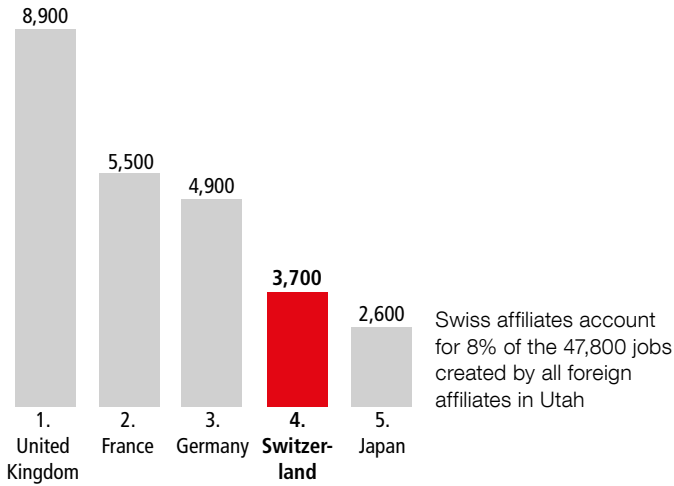

SWISS ECONOMIC IMPACT UTAH

Utah Residents of Swiss Descent 36,485

Employment Supported by Foreign Affiliates, 2016

Top Goods Exports by Industry from Utah to Switzerland, 2018

Total Utah Goods Exports to Switzerland \$165 M

Top Goods Imports by Industry from Switzerland to Utah, 2018

Total Utah Goods Imports from Switzerland \$103 M

Swiss Companies Located in Utah

Dufry LafargeHolcim Schindler Stadler Sulzer UBS Zurich
 Kuehne + Nagel Nestlé SGS Stat Peel