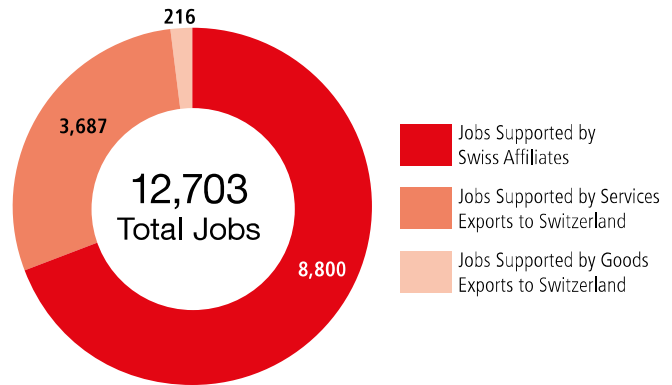

SWISS ECONOMIC IMPACT WISCONSIN

Employment Supported by Foreign Affiliates, 2016

Wisconsin Residents of Swiss Descent 55,485

Top Goods Exports by Industry from Wisconsin to Switzerland, 2018

Total Wisconsin Goods Exports to Switzerland \$55 M

Top Goods Imports by Industry from Switzerland to Wisconsin, 2018

Total Wisconsin Goods Imports from Switzerland \$190 M

Swiss Companies Located in Wisconsin

ABB	Emmi Roth	Hoffmann-La Roche	Lindt	Norland at Swissray	Satisloh	UBS
Arch Chemicals (Lonza)	Esther's European Imports	HOPPE	Mosmatic	Northwire (Lemo)	Schindler	Weidmann
Bossard	FISCHER	Kuhn Group	Nestlé	Oerlikon	SoftwareONE	Zurich
Chalet Landhaus Inn Chubb (ACE)	Ghirardelli (Lindt)	LafargeHolcim	New Glarus Hotel Restaurant	Omya	Syngenta	
		LEM		Panalpina		