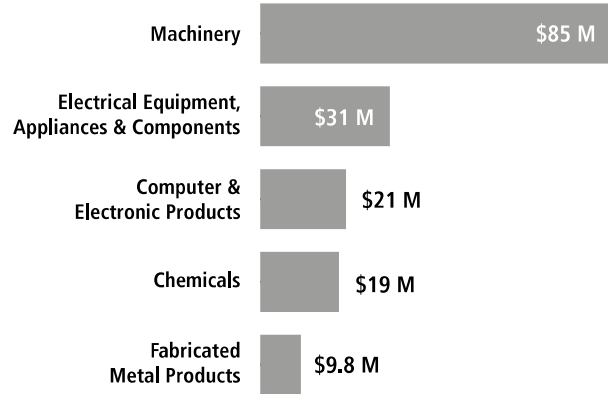

SWISS ECONOMIC IMPACT WISCONSIN

Employment Supported by Foreign Affiliates, 2016

Wisconsin Residents of Swiss Descent 55,485

Top Goods Exports by Industry from Wisconsin to Switzerland, 2018

Total Wisconsin Goods Exports to Switzerland \$55 M

Top Goods Imports by Industry from Switzerland to Wisconsin, 2018

Total Wisconsin Goods Imports from Switzerland \$190 M

Swiss Companies Located in Wisconsin

ABB	Emmi Roth	Hoffmann-La Roche	Lindt	Norland at Swissray	Satisloh	UBS
Arch Chemicals (Lonza)	Esther's European Imports	HOPPE	Mosmatic	Northwire (Lemo)	Schindler	Weidmann
Bossard	FISCHER	Kuhn Group	Nestlé	Oerlikon	SoftwareONE	Zurich
Chalet Landhaus Inn Chubb (ACE)	Ghirardelli (Lindt)	LafargeHolcim	New Glarus Hotel Restaurant	Omya	Syngenta	
		LEM		Panalpina		