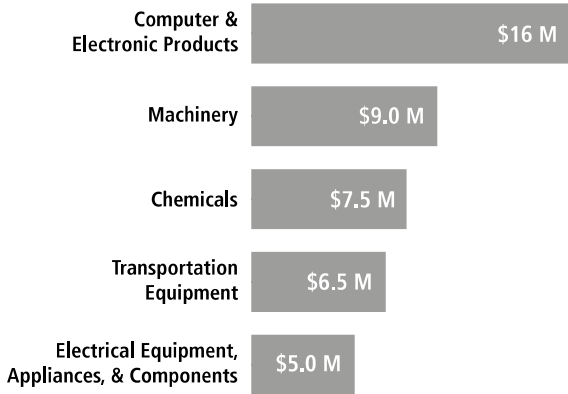

SWISS ECONOMIC IMPACT WISCONSIN

Employment Supported by Foreign Affiliates, 2016

Wisconsin Residents of Swiss Descent 55,485

Top Goods Exports by Industry from Wisconsin to Switzerland, 2018

Total Wisconsin Goods Exports to Switzerland \$55 M

Top Goods Imports by Industry from Switzerland to Wisconsin, 2018

Total Wisconsin Goods Imports from Switzerland \$190 M

Swiss Companies Located in Wisconsin

ABB	Emmi Roth	Hoffmann-La Roche	Lindt	Norland at Swissray	Satisloh	UBS
Arch Chemicals (Lonza)	Esther's European Imports	HOPPE	Mosmatic	Northwire (Lemo)	Schindler	Weidmann
Bossard	FISCHER	Kuhn Group	Nestlé	Oerlikon	SoftwareONE	Zurich
Chalet Landhaus Inn Chubb (ACE)	Ghirardelli (Lindt)	LafargeHolcim	New Glarus Hotel Restaurant	Omya	Syngenta	
		LEM		Panalpina		