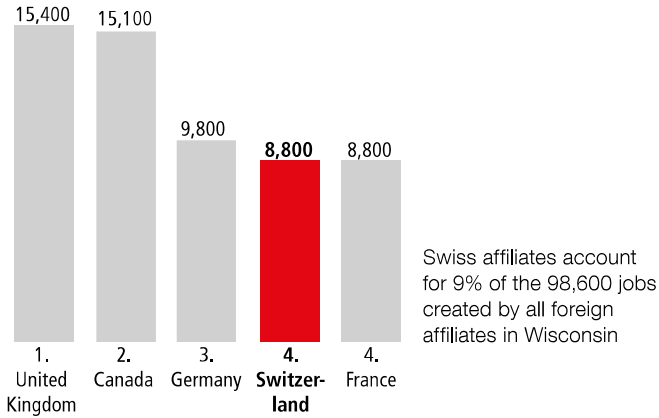

SWISS ECONOMIC IMPACT WISCONSIN

Employment Supported by Foreign Affiliates, 2016

Wisconsin Residents of Swiss Descent 55,485

Top Goods Exports by Industry from Wisconsin to Switzerland, 2018

Total Wisconsin Goods Exports to Switzerland \$55 M